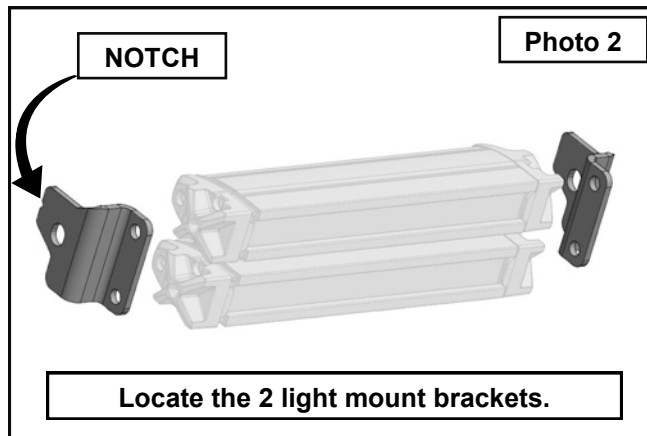

INSTALLATION INSTRUCTONS

1. Remove the (2) front mounting bolts in the front rack using a 12mm wrench retain hardware. **See Photo 1.**
2. Locate the 2 light mount brackets, **NOTE: The right side mounting will have a notch on the rear of the bracket. See Photo 2.**

3. Install the right and left brackets onto the (2) single row lights using the supplied mounting hardware in the light bar kit. **See Photo 3.**
4. Attach the assembly to the rack using the retained hardware. Tighten using a 12mm wrench. **See Photo 4.**
5. Install the wiring harness using the corresponding instruction sheet supplied with the light bar kit.
6. Connect the light bar assembly to the wiring harness.