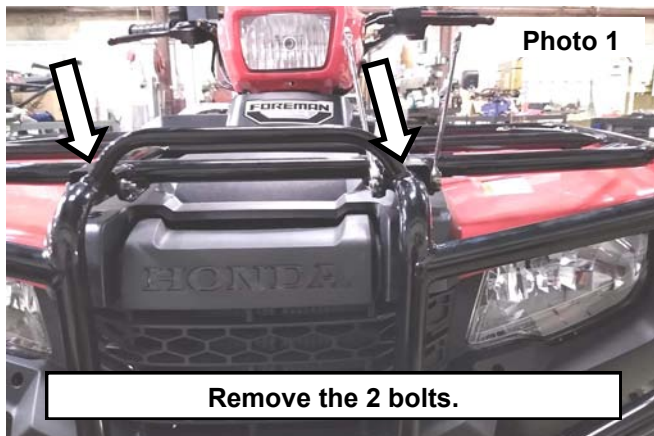

INSTALLATION INSTRUCTONS

1. Remove the (2) front mounting bolts in the front rack using a 12mm wrench retain hardware. **See Photo 1.**
2. Locate the 2 light mount brackets, **NOTE: The right side mounting will have a notch on the rear of the bracket. See Photo 2.**

3. Install the right and left brackets onto the (2) single row lights using the supplied mounting hardware in the light bar kit. **See Photo 3.**
4. Attach the assembly to the rack using the retained hardware. Tighten using a 12mm wrench. **See Photo 4.**
5. Install the wiring harness using the corresponding instruction sheet supplied with the light bar kit.
6. Connect the light bar assembly to the wiring harness.