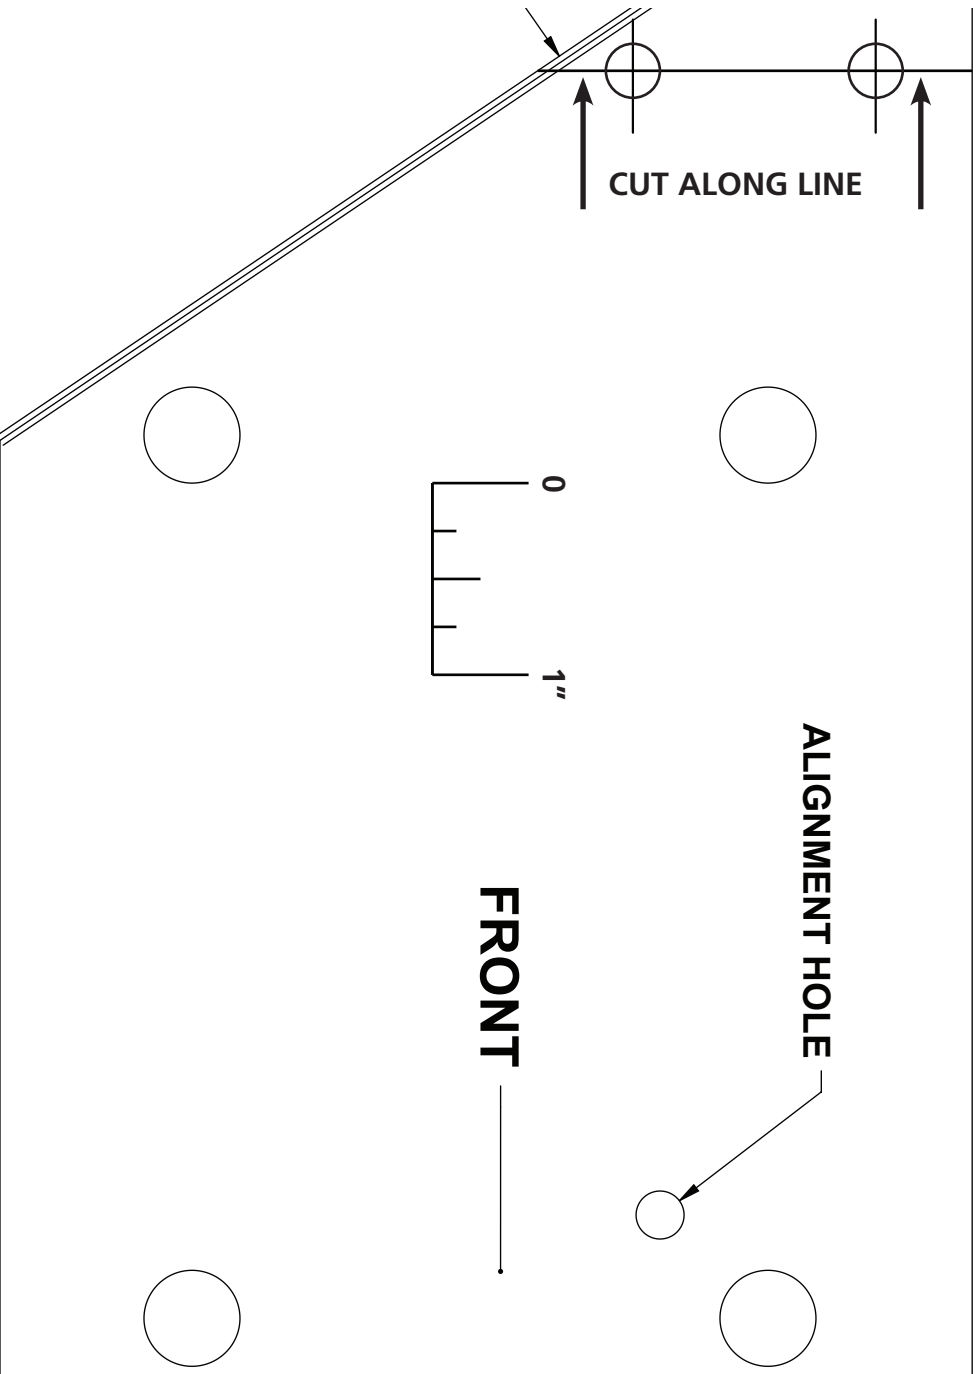

DRIVER

LINE UP THE CUT LINE WITH THIS LINE AND LINE UP MARKS
TAPE PAGES TOGETHER

- NOTES:**
1. MUST PRINT TO FULL SCALE ON A 8 1/2" x 11" SHEET OF PAPER

DRIVER

NOTES:
1. MUST PRINT TO FULL SCALE ON A 8 1/2" x 11" SHEET OF PAPER

PASSENGER

LINE UP THE CUT LINE WITH
THIS LINE AND LINE UP MARKS
TAPE PAGES TOGETHER

NOTES:

- 1. MUST PRINT TO FULL SCALE ON A 8 1/2" x 11" SHEET OF PAPER

PASSENGER

NOTES:

1. MUST PRINT TO FULL SCALE ON A 8 1/2" x 11" SHEET OF PAPER