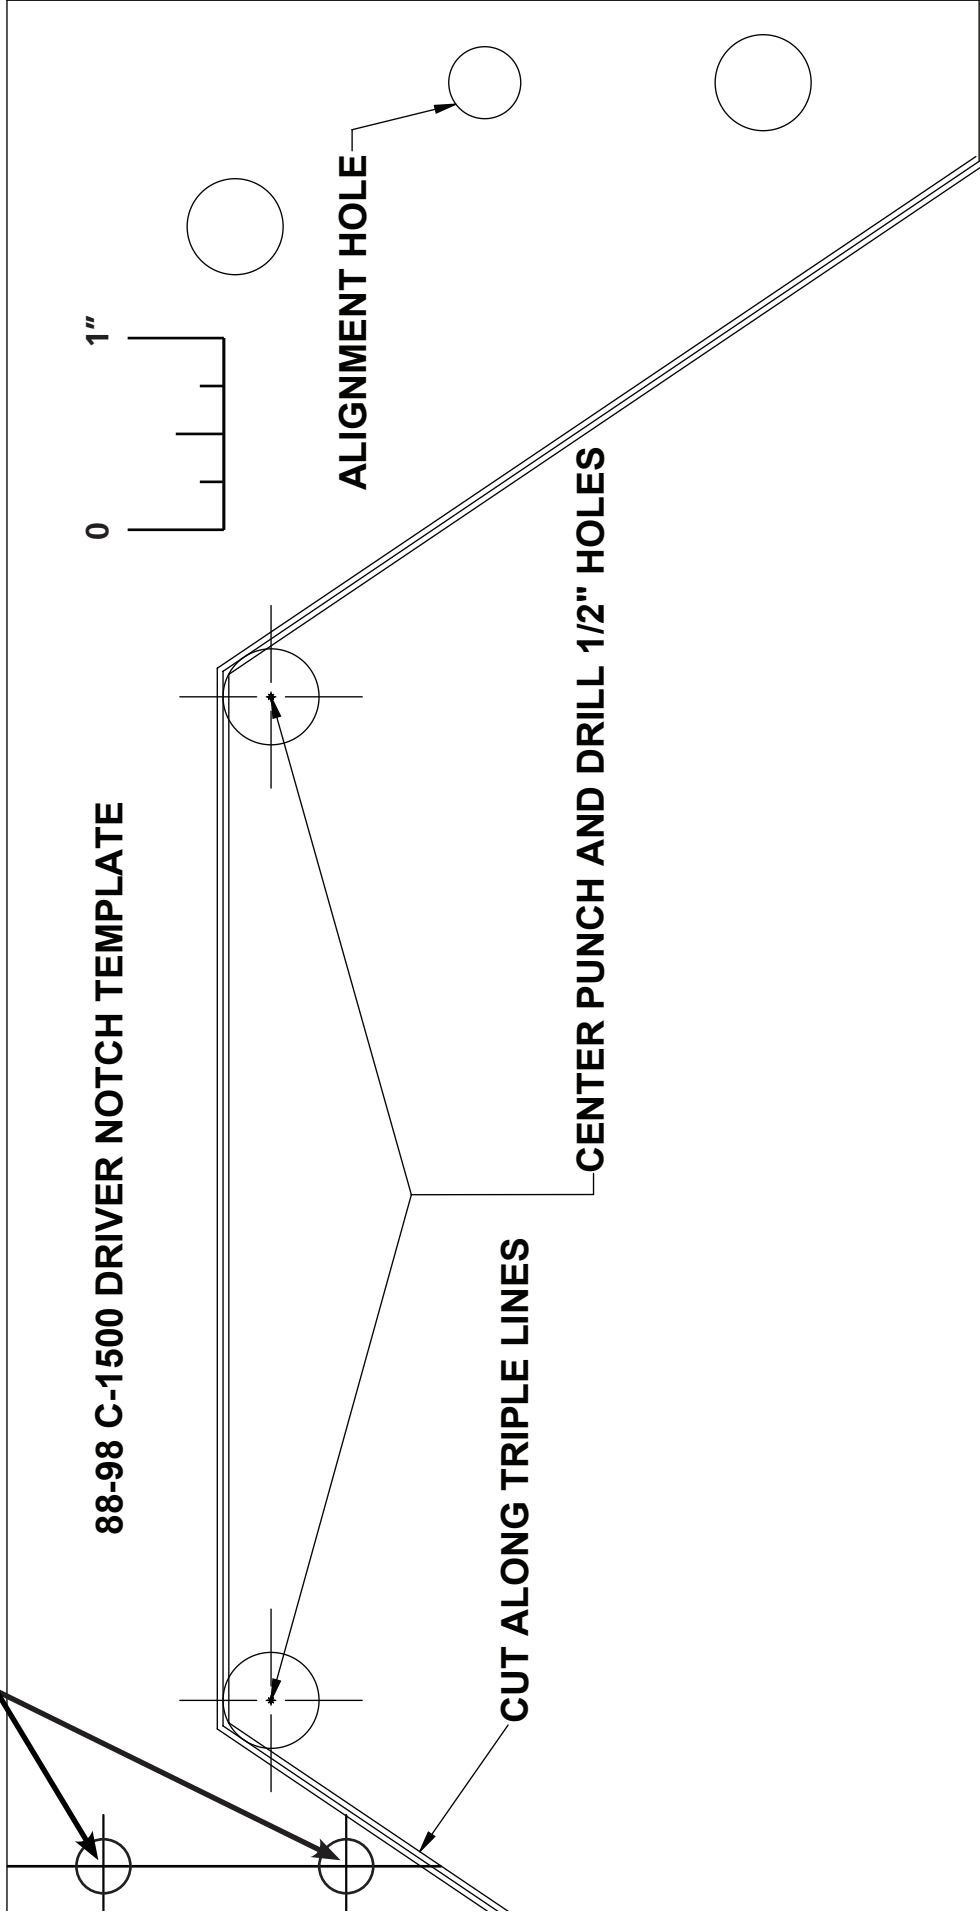

DRIVER

LINE UP THE CUT LINE WITH THIS LINE AND LINE UP MARKS
TAPE PAGES TOGETHER

- NOTES:**
1. MUST PRINT TO FULL SCALE ON A 8 1/2" x 11" SHEET OF PAPER

DRIVER

NOTES:
1. MUST PRINT TO FULL SCALE ON A 8 1/2" x 11" SHEET OF PAPER

PASSENGER

LINE UP THE CUT LINE WITH
THIS LINE AND LINE UP MARKS
TAPE PAGES TOGETHER

NOTES:

- 1. MUST PRINT TO FULL SCALE ON A 8 1/2" x 11" SHEET OF PAPER

PASSENGER

NOTES:

1. MUST PRINT TO FULL SCALE ON A 8 1/2" x 11" SHEET OF PAPER