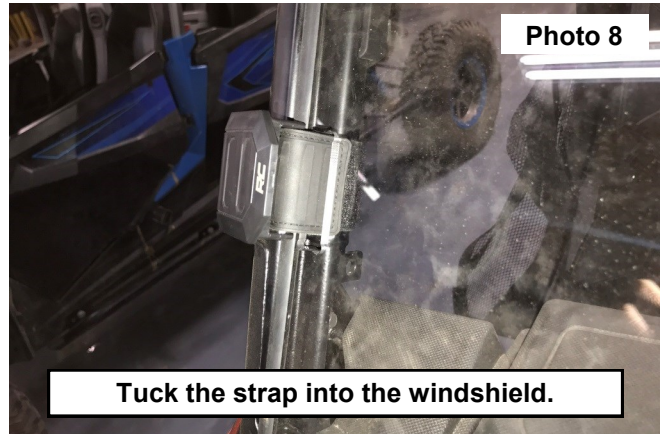

## INSTALLATION INSTRUCTIONS

1. Remove the protective covering from the windshield. **See Photo 1.**
2. Locate the supplied outer windshield seal. **See Photo 2.**

3. Firmly press the seal onto the windshield, all the way around the out side edge. Trim any excess of the seal. **See Photo 3.**
4. Place the windshield onto the front of the UTV. **See Photo 4.**

5. **NOTE:** How the strap is wrapped behind the pin. **See Photo 5.**
6. Install the 6 straps into the opening in sides of the windshield. **See Photo 6.**

7. Wrap the strap behind the pin in the outer portion of the strap. **See Photo 7.**
8. Tuck the strap into the windshield. **See Photo 8.**