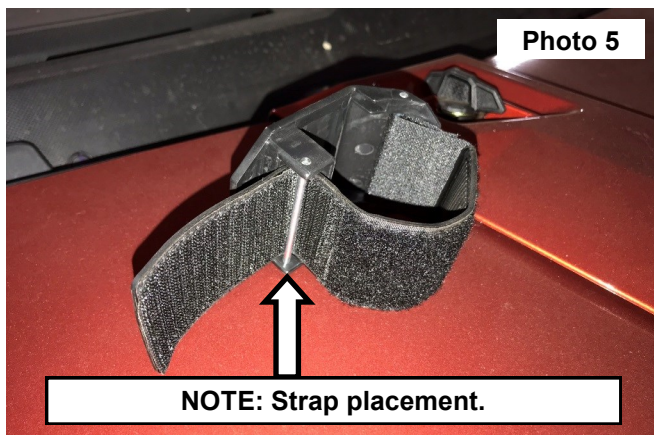

Periodically check all hardware for tightness.

- KIT CONTENTS:**  
Windshield x1  
Seal x1  
Straps x6

## INSTALLATION INSTRUCTIONS

1. Remove the protective covering from the windshield. **See Photo 1.**
2. Locate the supplied outer windshield seal. **See Photo 2.**

3. Firmly press the seal onto the windshield, all the way around the out side edge. Trim any excess of the seal. **See Photo 3.**
4. Place the windshield onto the front of the UTV. **See Photo 4.**

5. **NOTE:** How the strap is wrapped behind the pin. **See Photo 5.**
6. Install the 6 straps into the opening in sides of the windshield. **See Photo 6.**

7. Wrap the strap behind the pin in the outer portion of the strap. **See Photo 7.**
8. Tuck the strap into the windshield. **See Photo 8.**