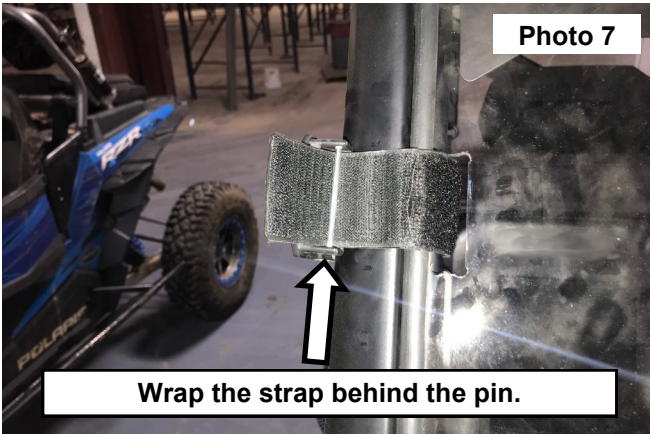

## INSTALLATION INSTRUCTIONS

1. Remove the protective covering from the windshield. **See Photo 1.**
2. Locate the supplied outer windshield seal. **See Photo 2.**

3. Firmly press the seal onto the windshield, all the way around the out side edge. Trim any excess of the seal. **See Photo 3.**
4. Place the windshield onto the front of the UTV. **See Photo 4.**

5. **NOTE:** How the strap is wrapped behind the pin. **See Photo 5.**
6. Install the 6 straps into the opening in sides of the windshield. **See Photo 6.**

7. Wrap the strap behind the pin in the outer portion of the strap. **See Photo 7.**
8. Tuck the strap into the windshield. **See Photo 8.**