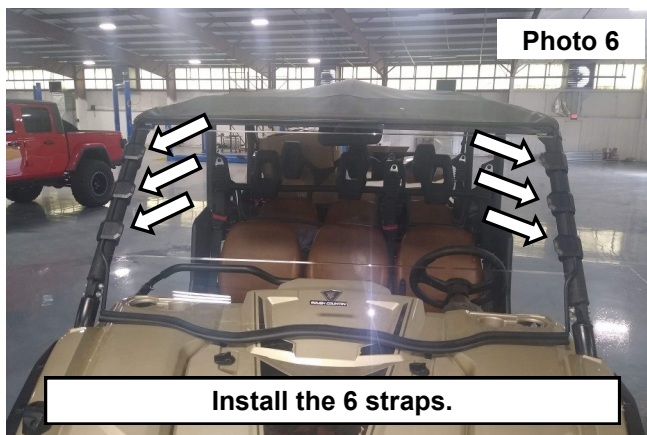

## INSTALLATION INSTRUCTIONS

1. Remove the protective covering from the windshield. **See Photo 1.**
2. Locate the supplied outer windshield seal. **See Photo 2.**

3. Firmly press the seal onto the windshield, all the way around the out side edge. Trim any excess of the seal. **See Photo 3.**
4. Place the windshield onto the front of the UTV. **See Photo 4.**

5. **NOTE:** How the strap is wrapped behind the pin. **See Photo 5.**
6. Install the 6 straps into the opening in sides of the windshield. **See Photo 6.**

7. Wrap the strap behind the pin in the outer portion of the strap. **See Photo 7.**
8. Tuck the strap into the windshield. **See Photo 8.**