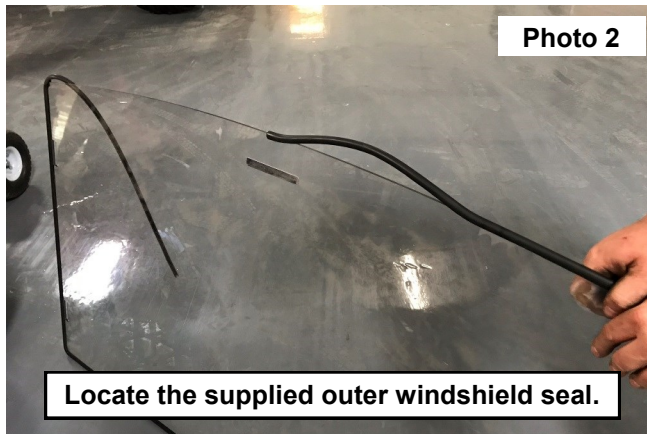

INSTALLATION INSTRUCTIONS

1. Remove the protective covering from the windshield. **See Photo 1.**
2. Locate the supplied outer windshield seal. **See Photo 2.**