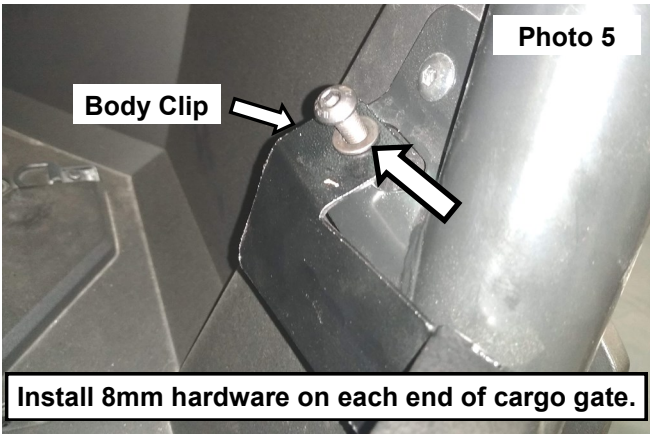

INSTALLATION INSTRUCTIONS

1. Remove the outside stock bolts at the rear of the cargo bed using a 5mm Allen wrench. **See Photo 1 and Photo 2.**

2. Place the rear cargo gate at the rear of the bed and secure the bottom of it using the stock hardware. **See Photo 3 and Photo 4.** Do not fully tighten until the end of installation.

3. Install the supplied 8mm button head bolts and washers on the end of the gate using the supplied 8mm body clips beneath the end brackets to secure to the UTV. Tighten using a 5mm Allen wrench. **See Photo 5.**