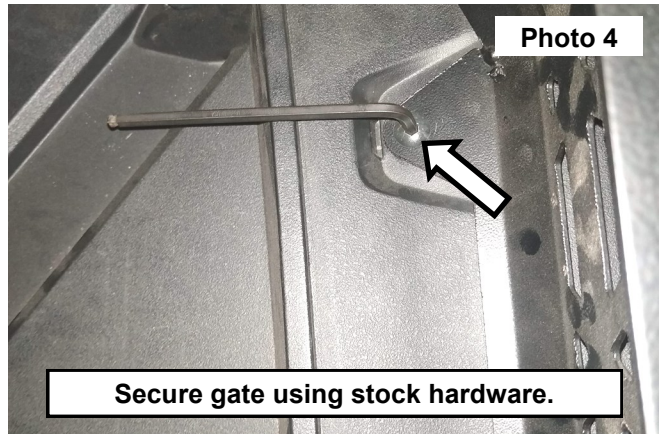

KIT CONTENTS:
Rear Cargo Gate x1

TOOLS NEEDED:
5MM Allen Wrench

HARDWARE INCLUDED:
8MM Button Head Bolts x2
M8 Flat Washers x2
M8 Body Clips x2

Torque Specs:

Size	Grade 5	Grade 8	Size	Class 8.8	Class 10.9
5/16"	15 ft/lbs	20ft/lbs	6MM	5ft/lbs	9ft/lbs
3/8"	30 ft/lbs	35ft/lbs	8MM	18ft/lbs	23ft/lbs
7/16"	45 ft/lbs	60ft/lbs	10MM	32ft/lbs	45ft/lbs
1/2"	65 ft/lbs	90ft/lbs	12MM	55ft/lbs	75ft/lbs
9/16"	95 ft/lbs	130ft/lbs	14MM	85ft/lbs	120ft/lbs
5/8"	135ft/lbs	175ft/lbs	16MM	130ft/lbs	165ft/lbs
3/4"	185ft/lbs	280ft/lbs	18MM	170ft/lbs	240ft/lbs

3. Install the supplied 8mm button head bolts and washers on the end of the gate using the supplied 8mm body clips beneath the end brackets to secure to the UTV. Tighten using a 5mm Allen wrench. **See Photo 5.**