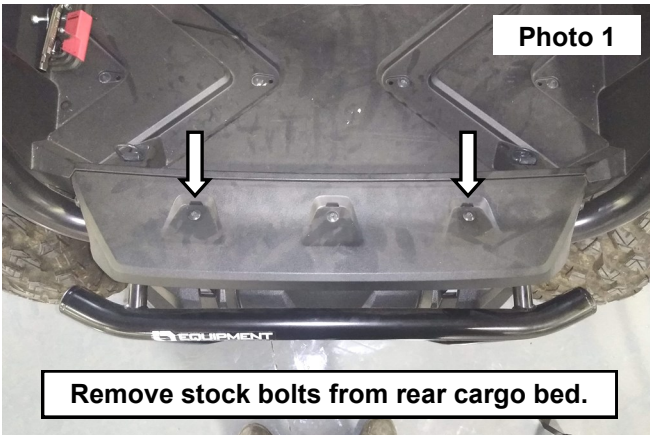

KIT CONTENTS:
Rear Cargo Gate x1

TOOLS NEEDED:
5MM Allen Wrench

HARDWARE INCLUDED:
8MM Button Head Bolts x2
M8 Flat Washers x2
M8 Body Clips x2

Torque Specs:

Size	Grade 5	Grade 8	Size	Class 8.8	Class 10.9
5/16"	15 ft/lbs	20ft/lbs	6MM	5ft/lbs	9ft/lbs
3/8"	30 ft/lbs	35ft/lbs	8MM	18ft/lbs	23ft/lbs
7/16"	45 ft/lbs	60ft/lbs	10MM	32ft/lbs	45ft/lbs
1/2"	65 ft/lbs	90ft/lbs	12MM	55ft/lbs	75ft/lbs
9/16"	95 ft/lbs	130ft/lbs	14MM	85ft/lbs	120ft/lbs
5/8"	135ft/lbs	175ft/lbs	16MM	130ft/lbs	165ft/lbs
3/4"	185ft/lbs	280ft/lbs	18MM	170ft/lbs	240ft/lbs

INSTALLATION INSTRUCTIONS

1. Remove the outside stock bolts at the rear of the cargo bed using a 5mm Allen wrench. **See Photo 1 and Photo 2.**

2. Place the rear cargo gate at the rear of the bed and secure the bottom of it using the stock hardware. **See Photo 3 and Photo 4.** Do not fully tighten until the end of installation.

3. Install the supplied 8mm button head bolts and washers on the end of the gate using the supplied 8mm body clips beneath the end brackets to secure to the UTV. Tighten using a 5mm Allen wrench. **See Photo 5.**