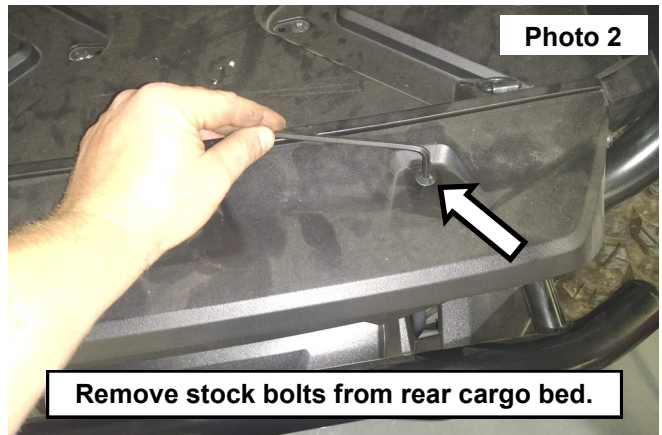

INSTALLATION INSTRUCTIONS

1. Remove the outside stock bolts at the rear of the cargo bed using a 5mm Allen wrench. **See Photo 1 and Photo 2.**

2. Place the rear cargo gate at the rear of the bed and secure the bottom of it using the stock hardware. **See Photo 3 and Photo 4.** Do not fully tighten until the end of installation.