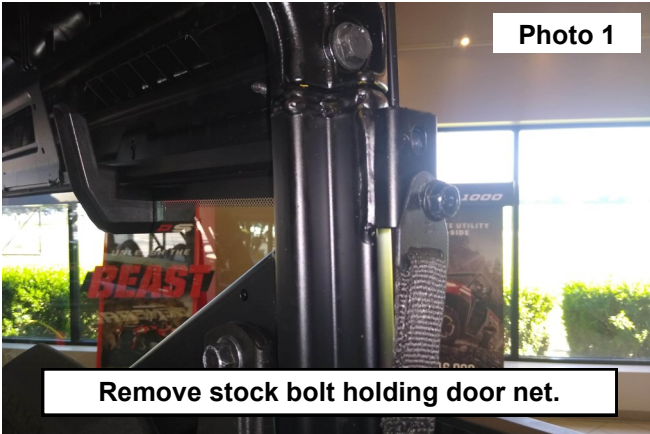

INSTALLATION INSTRUCTIONS

1. Remove the stock bolt holding the door-net. **See Photo 1.**
2. Insert the supplied flag nut behind the door-net mounting holes. **See Photo 2.**

3. Install the cube light mounting bracket using the supplied 5/16-18x1 button head bolts. Tighten using a 3/16" Allen wrench. **See Photo 3.** The door net can be reinstalled.
4. Install the cube light using the hardware supplied with the light. **See Photo 4.**