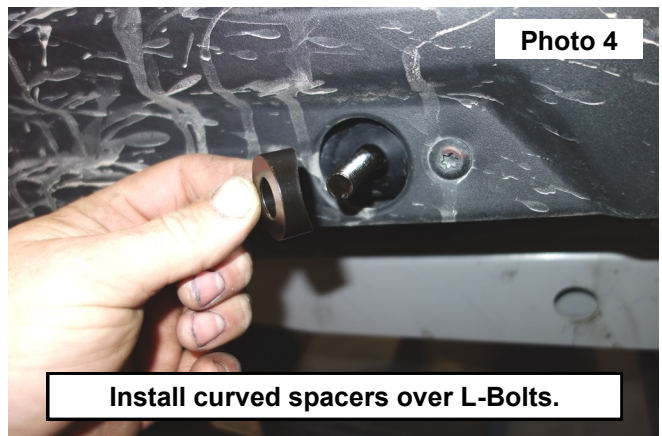

**Hardware Included:**

- 12MM Flat Washers x8
- 12MM Lock Washers x8
- 12MM Lock Nuts x8
- 6MMx30MM Button Head Bolt x8
- 6MM Flat Washer x8
- 6MM Lock Washer x8

**Torque Specs:**

Size	Grade 5	Grade 8	Size	Class 8.8	Class 10.9
5/16"	15 ft/lbs	20ft/lbs	6MM	5ft/lbs	9ft/lbs
3/8"	30 ft/lbs	35ft/lbs	8MM	18ft/lbs	23ft/lbs
7/16"	45 ft/lbs	60ft/lbs	10MM	32ft/lbs	45ft/lbs
1/2"	65 ft/lbs	90ft/lbs	12MM	55ft/lbs	75ft/lbs
9/16"	95 ft/lbs	130ft/lbs	14MM	85ft/lbs	120ft/lbs
5/8"	135ft/lbs	175ft/lbs	16MM	130ft/lbs	165ft/lbs
3/4"	185ft/lbs	280ft/lbs	18MM	170ft/lbs	240ft/lbs

## INSTALLATION INSTRUCTIONS

1. Remove the 3 bolts on the side trim using a T30 Torx bit. **See Photo 1.**
2. Insert the L-Bolts into the holes in the frame bar. **See Photo 2.**

3. Align the holes and insert the stock bolts using a T30 Torx bit. **See Photo 3.**
4. Install the curved spacers over the L-Bolts. The 27mm spacer goes on the upper, rearmost L-Bolt and the 13mm spacers go on the lower L-Bolts. **See Photo 4.**