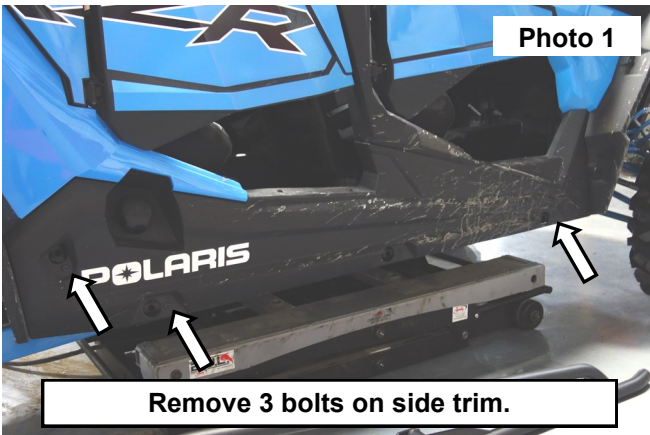

INSTALLATION INSTRUCTIONS

1. Remove the 3 bolts on the side trim using a T30 Torx bit. **See Photo 1.**
2. Insert the L-Bolts into the holes in the frame bar. **See Photo 2.**

3. Align the holes and insert the stock bolts using a T30 Torx bit. **See Photo 3.**
4. Install the curved spacers over the L-Bolts. The 27mm spacer goes on the upper, rearmost L-Bolt and the 13mm spacers go on the lower L-Bolts. **See Photo 4.**