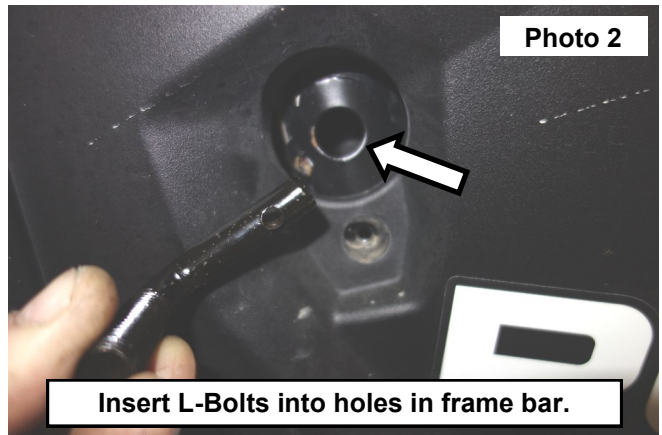

Periodically check all hardware for tightness.

**Kit Contents:**

- L-Bolts x8
- Spacers x6
- Driver Rock Slider x1
- Pass Rock Slider x1
- Allen Wrench x1

**Tools Needed:**

- T30 Torx Bit
- 18mm Socket/Wrench

**Hardware Included:**

- 12MM Flat Washers x8
- 12MM Lock Washers x8
- 12MM Lock Nuts x8
- 6MMx30MM Button Head Bolt x8
- 6MM Flat Washer x8
- 6MM Lock Washer x8

**Torque Specs:**

Size	Grade 5	Grade 8	Size	Class 8.8	Class 10.9
5/16"	15 ft/lbs	20ft/lbs	6MM	5ft/lbs	9ft/lbs
3/8"	30 ft/lbs	35ft/lbs	8MM	18ft/lbs	23ft/lbs
7/16"	45 ft/lbs	60ft/lbs	10MM	32ft/lbs	45ft/lbs
1/2"	65 ft/lbs	90ft/lbs	12MM	55ft/lbs	75ft/lbs
9/16"	95 ft/lbs	130ft/lbs	14MM	85ft/lbs	120ft/lbs
5/8"	135ft/lbs	175ft/lbs	16MM	130ft/lbs	165ft/lbs
3/4"	185ft/lbs	280ft/lbs	18MM	170ft/lbs	240ft/lbs

## INSTALLATION INSTRUCTIONS

1. Remove the 3 bolts on the side trim using a T30 Torx bit. **See Photo 1.**
2. Insert the L-Bolts into the holes in the frame bar. **See Photo 2.**

3. Align the holes and insert the stock bolts using a T30 Torx bit. **See Photo 3.**
4. Install the curved spacers over the L-Bolts. The 27mm spacer goes on the upper, rearmost L-Bolt and the 13mm spacers go on the lower L-Bolts. **See Photo 4.**

5. Install the Rock Slider, flat washer, and lock nut in that order. Tighten using an 18mm socket/wrench. **See Photo 5.**

By purchasing any item sold by Rough Country, LLC, the buyer expressly warrants that he/she is in compliance with all applicable, State, and Local laws and regulations regarding the purchase, ownership, and use of the item. It shall be the buyers responsibility to comply with all Federal, State and Local laws governing the sales of any items listed, illustrated or sold. The buyer expressly agrees to indemnify and hold harmless Rough Country, LLC for all claims resulting directly or indirectly from the purchase, ownership, or use of the items.