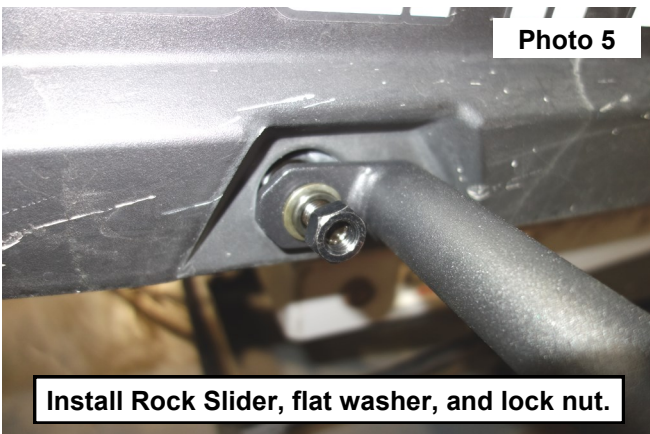

## INSTALLATION INSTRUCTIONS

1. Remove the 3 bolts on the side trim using a T30 Torx bit. **See Photo 1.**
2. Insert the L-Bolts into the holes in the frame bar. **See Photo 2.**

3. Align the holes and insert the stock bolts using a T30 Torx bit. **See Photo 3.**
4. Install the curved spacers over the L-Bolts. The 27mm spacer goes on the upper, rearmost L-Bolt and the 13mm spacers go on the lower L-Bolts. **See Photo 4.**

5. Install the Rock Slider, flat washer, and lock nut in that order. Tighten using an 18mm socket/wrench. **See Photo 5.**

By purchasing any item sold by Rough Country, LLC, the buyer expressly warrants that he/she is in compliance with all applicable, State, and Local laws and regulations regarding the purchase, ownership, and use of the item. It shall be the buyers responsibility to comply with all Federal, State and Local laws governing the sales of any items listed, illustrated or sold. The buyer expressly agrees to indemnify and hold harmless Rough Country, LLC for all claims resulting directly or indirectly from the purchase, ownership, or use of the items.