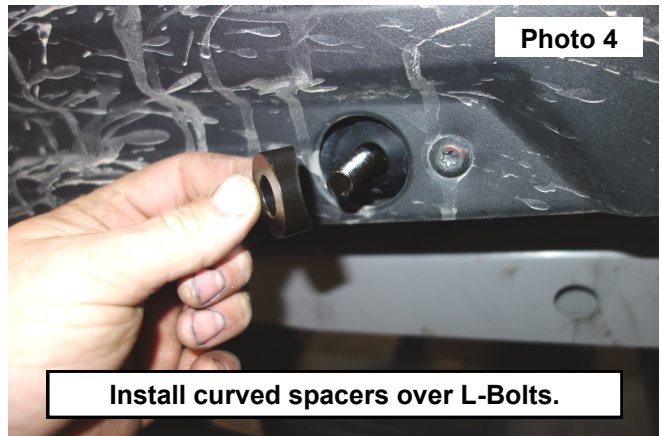

## INSTALLATION INSTRUCTIONS

1. Remove the 3 bolts on the side trim using a T30 Torx bit. **See Photo 1.**
2. Insert the L-Bolts into the holes in the frame bar. **See Photo 2.**

3. Align the holes and insert the stock bolts using a T30 Torx bit. **See Photo 3.**
4. Install the curved spacers over the L-Bolts. The 27mm spacer goes on the upper, rearmost L-Bolt and the 13mm spacers go on the lower L-Bolts. **See Photo 4.**