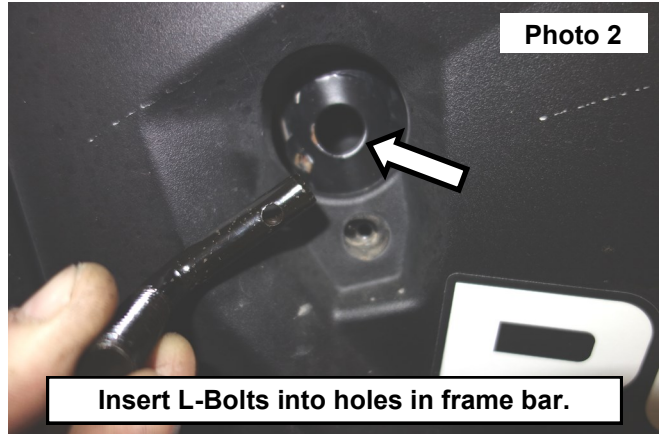

INSTALLATION INSTRUCTIONS

1. Remove the 3 bolts on the side trim using a T30 Torx bit. **See Photo 1.**
2. Insert the L-Bolts into the holes in the frame bar. **See Photo 2.**

3. Align the holes and insert the stock bolts using a T30 Torx bit. **See Photo 3.**
4. Install the curved spacers over the L-Bolts. The 27mm spacer goes on the upper, rearmost L-Bolt and the 13mm spacers go on the lower L-Bolts. **See Photo 4.**