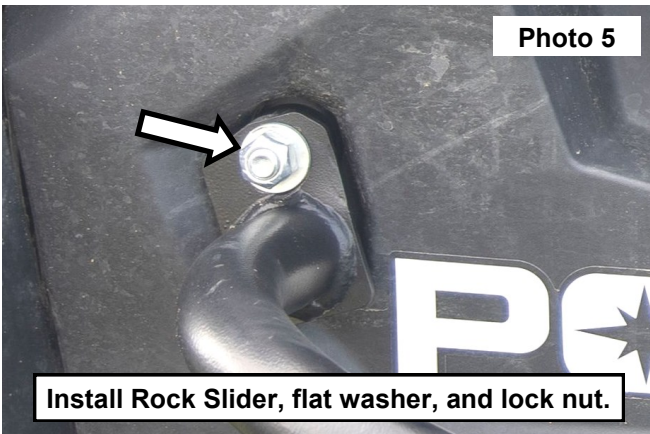

## INSTALLATION INSTRUCTIONS

1. Remove the 3 bolts on the side trim using a T30 Torx bit. **See Photo 1.**
2. Insert the L-Bolts into the holes in the frame bar. **See Photo 2.**

3. Align the holes and insert the stock bolts using a T30 Torx bit. **See Photo 3.**
4. Install the curved spacers over the L-Bolts. The 27mm spacer goes on the upper, rearmost L-Bolt and the 13mm spacers go on the lower L-Bolts. **See Photo 4.**

5. Install the Rock Slider, flat washer, and lock nut in that order. Tighten using an 18mm socket/wrench. **See Photo 5.**

By purchasing any item sold by Rough Country, LLC, the buyer expressly warrants that he/she is in compliance with all applicable, State, and Local laws and regulations regarding the purchase, ownership, and use of the item. It shall be the buyers responsibility to comply with all Federal, State and Local laws governing the sales of any items listed, illustrated or sold. The buyer expressly agrees to indemnify and hold harmless Rough Country, LLC for all claims resulting directly or indirectly from the purchase, ownership, or use of the items.