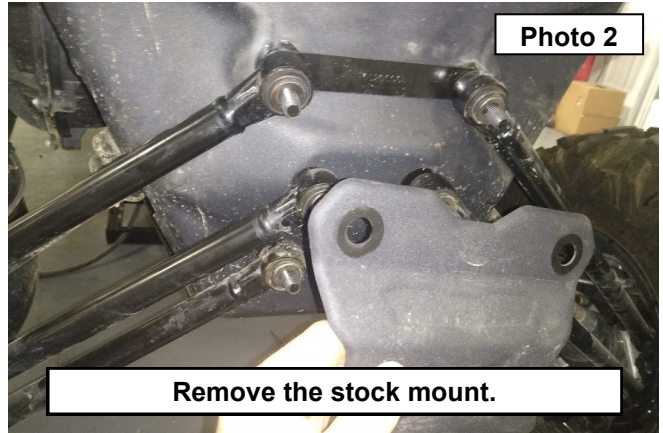

Periodically check all hardware for tightness.

**KIT CONTENTS:**  
Receiver Hitch

**TOOLS NEEDED:**  
18mm Wrench and Socket  
Torque Wrench

**HARDWARE:**  
Reuse Stock Hardware.

## INSTALLATION INSTRUCTIONS

1. Use a jack to lift the rear of the UTV to take the pressure off of the rear control arms.
2. Using an 18mm socket/wrench remove the outer nuts and bolts on the rear control arms of the UTV. **See Photo 1.**
3. Remove the stock mount. **See Photo 2.**