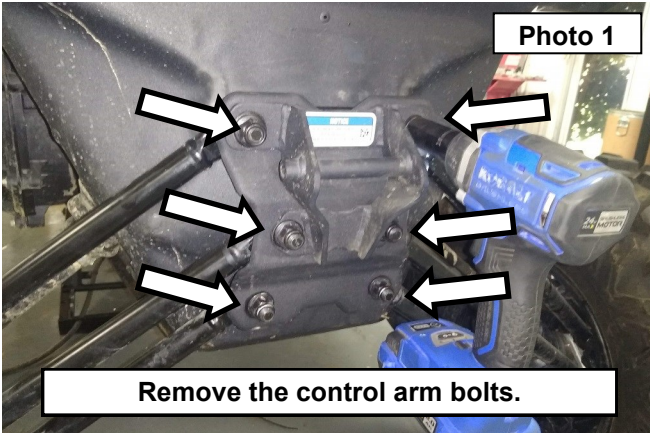

Periodically check all hardware for tightness.

**KIT CONTENTS:**  
Receiver Hitch

**TOOLS NEEDED:**  
18mm Wrench and Socket  
Torque Wrench

**HARDWARE:**  
Reuse Stock Hardware.

## INSTALLATION INSTRUCTIONS

1. Use a jack to lift the rear of the UTV to take the pressure off of the rear control arms.
2. Using an 18mm socket/wrench remove the outer nuts and bolts on the rear control arms of the UTV. **See Photo 1.**
3. Remove the stock mount. **See Photo 2.**