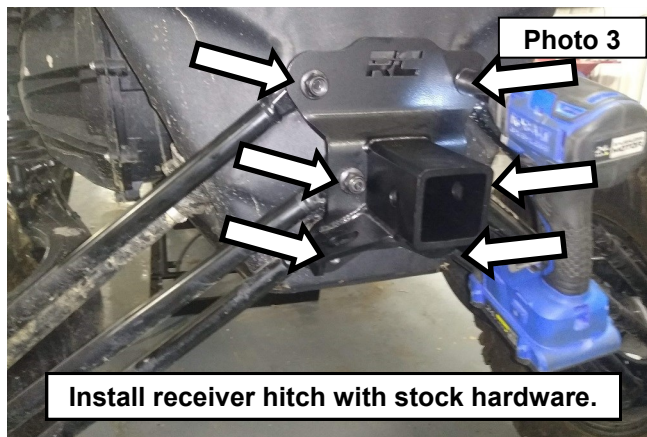

Periodically check all hardware for tightness.

**KIT CONTENTS:**  
Receiver Hitch

**TOOLS NEEDED:**  
18mm Wrench and Socket  
Torque Wrench

**HARDWARE:**  
Reuse Stock Hardware.

## INSTALLATION INSTRUCTIONS

1. Use a jack to lift the rear of the UTV to take the pressure off of the rear control arms.
2. Using an 18mm socket/wrench remove the outer nuts and bolts on the rear control arms of the UTV. **See Photo 1.**
3. Remove the stock mount. **See Photo 2.**

4. Install the RC receiver hitch on the rear of the UTV using the stock hardware. **See Photo 3.**

5. Tighten the nuts and bolts using a 18mm socket/wrench on the bolts and a 18mm wrench on the (4) nuts.
6. Lower the UTV and remove the jack.