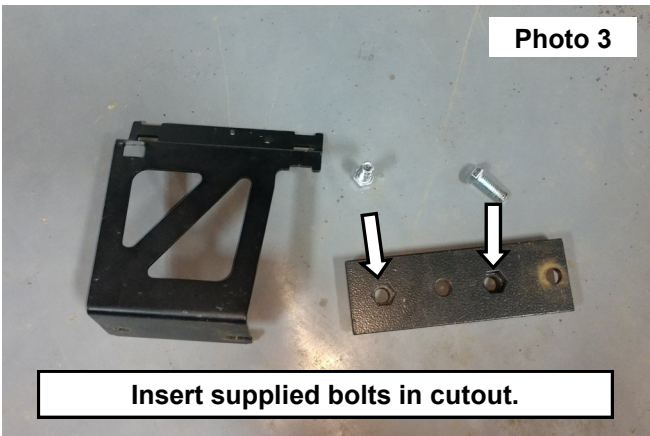

Kit Contents:

Driver Front Vertex Coilover x1
 Pass Front Vertex Coilover x1
 Reservoir Mounting Bracket x2

Tools Needed:

9/16" Socket/Wrench
 Flathead Screwdriver

Hardware Included:

3/8"-16x1" Bolts x4
 3/8"-16 Flange Lock Nuts x4

Torque Specs:

Size	Grade 5	Grade 8	Size	Class 8.8	Class 10.9
5/16"	15 ft/lbs	20ft/lbs	6MM	5ft/lbs	9ft/lbs
3/8"	30 ft/lbs	35ft/lbs	8MM	18ft/lbs	23ft/lbs
7/16"	45 ft/lbs	60ft/lbs	10MM	32ft/lbs	45ft/lbs
1/2"	65 ft/lbs	90ft/lbs	12MM	55ft/lbs	75ft/lbs
9/16"	95 ft/lbs	130ft/lbs	14MM	85ft/lbs	120ft/lbs
5/8"	135ft/lbs	175ft/lbs	16MM	130ft/lbs	165ft/lbs
3/4"	185ft/lbs	280ft/lbs	18MM	170ft/lbs	240ft/lbs

INSTALLATION INSTRUCTIONS

1. Remove the stock strut from the vehicle. **See Photo 1.**
2. Install the supplied Vertex strut by inserting the upper strut first and then the lower. **See Photo 2.**

3. Locate reservoir mounting bracket components and insert the supplied 3/8"-16x1" bolts in the cutout. **See Photo 3.**
4. Install reservoir mounting bracket in swaybar mounting location using stock hardware. The swaybar will mount to the supplied bolts. **See Photo 4.**

5. Install the swaybar using the supplied nuts. Tighten with a 9/16" socket/wrench. **See Photo 5.**
6. Install the reservoir on the bracket using the supplied worm gear hose clamps. **See Photo 6.**

By purchasing any item sold by Rough Country, LLC, the buyer expressly warrants that he/she is in compliance with all applicable, State, and Local laws and regulations regarding the purchase, ownership, and use of the item. It shall be the buyers responsibility to comply with all Federal, State and Local laws governing the sales of any items listed, illustrated or sold. The buyer expressly agrees to indemnify and hold harmless Rough Country, LLC for all claims resulting directly or indirectly from the purchase, ownership, or use of the items.