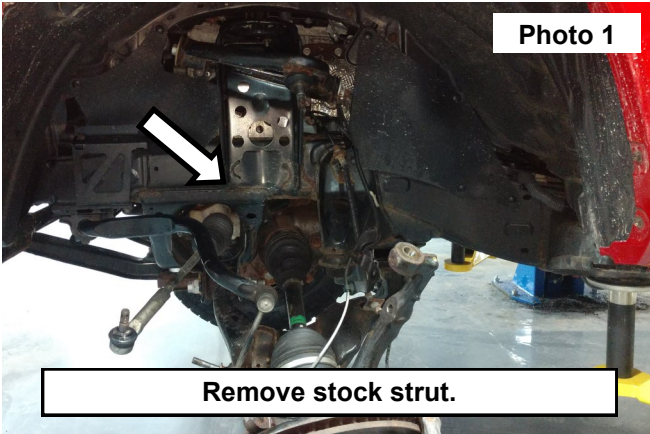

Kit Contents:

Driver Front Vertex Coilover x1
 Pass Front Vertex Coilover x1
 Reservoir Mounting Bracket x2

Tools Needed:

9/16" Socket/Wrench
 Flathead Screwdriver

Hardware Included:

3/8"-16x1" Bolts x4
 3/8"-16 Flange Lock Nuts x4

INSTALLATION INSTRUCTIONS

1. Remove the stock strut from the vehicle. **See Photo 1.**
2. Install the supplied Vertex strut by inserting the upper strut first and then the lower. **See Photo 2.**

3. Locate reservoir mounting bracket components and insert the supplied 3/8"-16x1" bolts in the cutout. **See Photo 3.**
4. Install reservoir mounting bracket in swaybar mounting location using stock hardware. The swaybar will mount to the supplied bolts. **See Photo 4.**