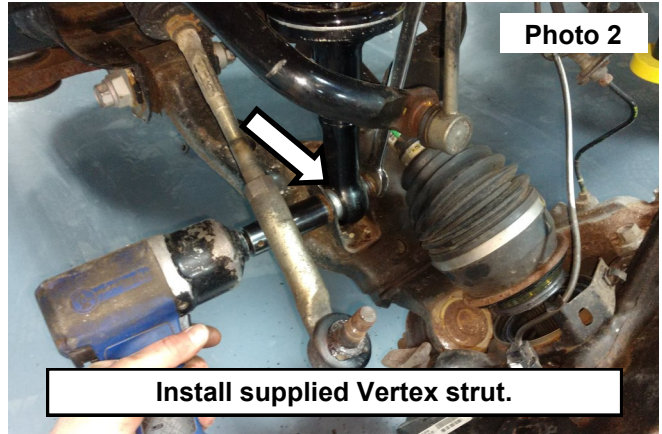

Kit Contents:

Driver Front Vertex Coilover x1
 Pass Front Vertex Coilover x1
 Reservoir Mounting Bracket x2

Tools Needed:

9/16" Socket/Wrench
 Flathead Screwdriver

Hardware Included:

3/8"-16x1" Bolts x4
 3/8"-16 Flange Lock Nuts x4

INSTALLATION INSTRUCTIONS

1. Remove the stock strut from the vehicle. **See Photo 1.**
2. Install the supplied Vertex strut by inserting the upper strut first and then the lower. **See Photo 2.**

3. Locate reservoir mounting bracket components and insert the supplied 3/8"-16x1" bolts in the cutout. **See Photo 3.**
4. Install reservoir mounting bracket in swaybar mounting location using stock hardware. The swaybar will mount to the supplied bolts. **See Photo 4.**