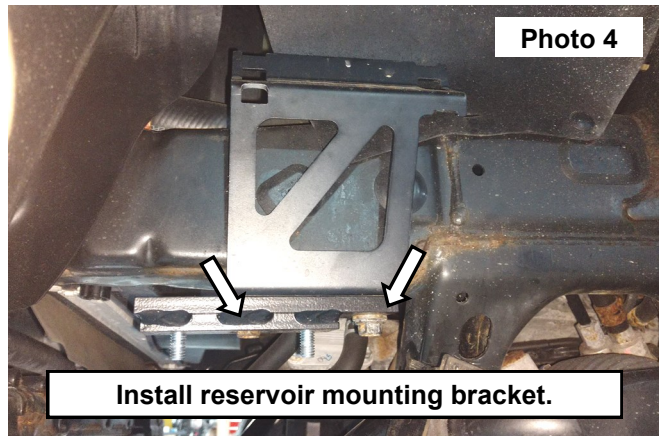

INSTALLATION INSTRUCTIONS

1. Remove the stock strut from the vehicle. **See Photo 1.**
2. Install the supplied Vertex strut by inserting the upper strut first and then the lower. **See Photo 2.**

3. Locate reservoir mounting bracket components and insert the supplied 3/8"-16x1" bolts in the cutout. **See Photo 3.**
4. Install reservoir mounting bracket in swaybar mounting location using stock hardware. The swaybar will mount to the supplied bolts. **See Photo 4.**