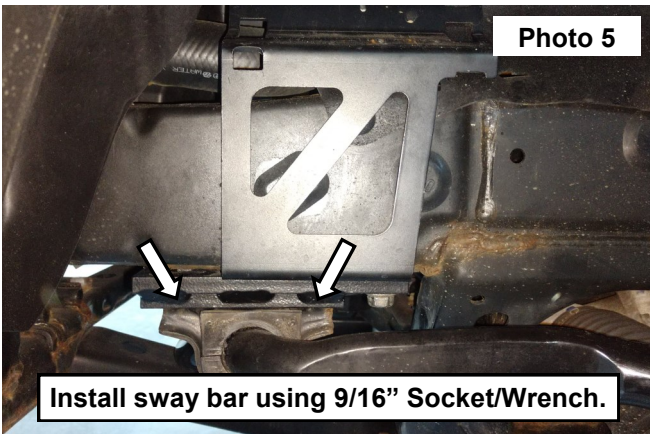

INSTALLATION INSTRUCTIONS

1. Remove the stock strut from the vehicle. **See Photo 1.**
2. Install the supplied Vertex strut by inserting the upper strut first and then the lower. **See Photo 2.**

3. Locate reservoir mounting bracket components and insert the supplied 3/8"-16x1" bolts in the cutout. **See Photo 3.**
4. Install reservoir mounting bracket in swaybar mounting location using stock hardware. The swaybar will mount to the supplied bolts. **See Photo 4.**

5. Install the swaybar using the supplied nuts. Tighten with a 9/16" socket/wrench. **See Photo 5.**
6. Install the reservoir on the bracket using the supplied worm gear hose clamps. **See Photo 6.**

By purchasing any item sold by Rough Country, LLC, the buyer expressly warrants that he/she is in compliance with all applicable, State, and Local laws and regulations regarding the purchase, ownership, and use of the item. It shall be the buyers responsibility to comply with all Federal, State and Local laws governing the sales of any items listed, illustrated or sold. The buyer expressly agrees to indemnify and hold harmless Rough Country, LLC for all claims resulting directly or indirectly from the purchase, ownership, or use of the items.