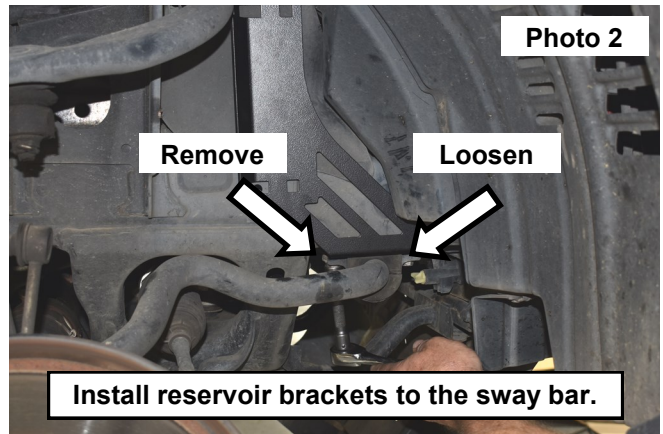

Hardware Included:

3/8"-16x1" Bolts x4
 3/8"-16 Flange Lock Nuts x4

Torque Specs:

Size	Grade 5	Grade 8	Size	Class 8.8	Class 10.9
5/16"	15 ft/lbs	20ft/lbs	6MM	5ft/lbs	9ft/lbs
3/8"	30 ft/lbs	35ft/lbs	8MM	18ft/lbs	23ft/lbs
7/16"	45 ft/lbs	60ft/lbs	10MM	32ft/lbs	45ft/lbs
1/2"	65 ft/lbs	90ft/lbs	12MM	55ft/lbs	75ft/lbs
9/16"	95 ft/lbs	130ft/lbs	14MM	85ft/lbs	120ft/lbs
5/8"	135ft/lbs	175ft/lbs	16MM	130ft/lbs	165ft/lbs
3/4"	185ft/lbs	280ft/lbs	18MM	170ft/lbs	240ft/lbs

INSTALLATION INSTRUCTONS

1. Remove the stock strut from the vehicle.
2. Install the reservoir brackets by securing them to the sway bar brackets. Remove the rear bolt on both the driver and passenger side and only loosen the front bolt on both sides using a 9/16" socket/wrench. Slide the front part of the bracket under the front bolt and reinstall the rear bolt through the rear part of the bracket. **See Photo 1** and **Photo 2**.

3. Install the supplied Vertex strut by inserting the upper strut first and then the lower. **See Photo 3**.
4. Install the reservoir to the mounting bracket using the supplied worm gear hose clamps. **See Photo 4**.