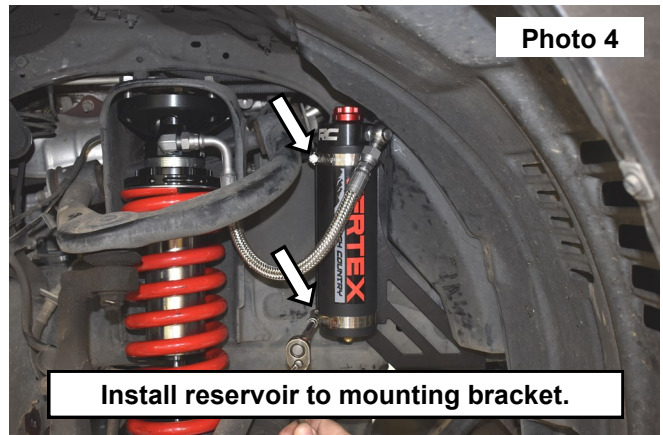

By purchasing any item sold by Rough Country, LLC, the buyer expressly warrants that he/she is in compliance with all applicable, State, and Local laws and regulations regarding the purchase, ownership, and use of the item. It shall be the buyers responsibility to comply with all Federal, State and Local laws governing the sales of any items listed, illustrated or sold. The buyer expressly agrees to indemnify and hold harmless Rough Country, LLC for all claims resulting directly or indirectly from the purchase, ownership, or use of the items.