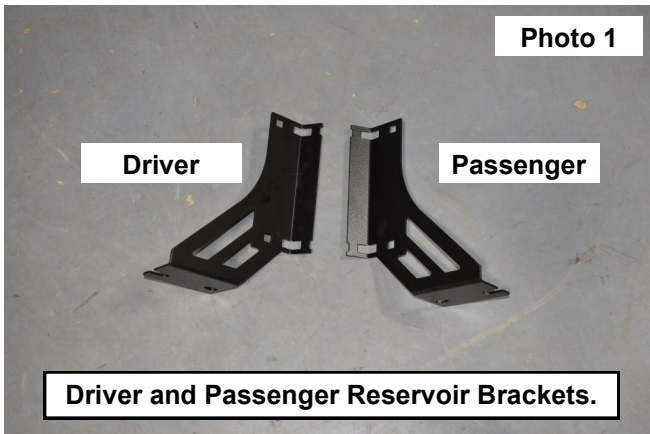

Periodically check all hardware for tightness.

Kit Contents:

Driver Front Vertex Coilover x1
 Pass Front Vertex Coilover x1
 Reservoir Mounting Bracket x2

Tools Needed:

9/16" Socket/Wrench
 Flathead Screwdriver

Hardware Included:

3/8"-16x1" Bolts x4
 3/8"-16 Flange Lock Nuts x4

Torque Specs:

Size	Grade 5	Grade 8	Size	Class 8.8	Class 10.9
5/16"	15 ft/lbs	20ft/lbs	6MM	5ft/lbs	9ft/lbs
3/8"	30 ft/lbs	35ft/lbs	8MM	18ft/lbs	23ft/lbs
7/16"	45 ft/lbs	60ft/lbs	10MM	32ft/lbs	45ft/lbs
1/2"	65 ft/lbs	90ft/lbs	12MM	55ft/lbs	75ft/lbs
9/16"	95 ft/lbs	130ft/lbs	14MM	85ft/lbs	120ft/lbs
5/8"	135ft/lbs	175ft/lbs	16MM	130ft/lbs	165ft/lbs
3/4"	185ft/lbs	280ft/lbs	18MM	170ft/lbs	240ft/lbs

INSTALLATION INSTRUCTONS

1. Remove the stock strut from the vehicle.
2. Install the reservoir brackets by securing them to the sway bar brackets. Remove the rear bolt on both the driver and passenger side and only loosen the front bolt on both sides using a 9/16" socket/wrench. Slide the front part of the bracket under the front bolt and reinstall the rear bolt through the rear part of the bracket. **See Photo 1** and **Photo 2**.

3. Install the supplied Vertex strut by inserting the upper strut first and then the lower. **See Photo 3**.
4. Install the reservoir to the mounting bracket using the supplied worm gear hose clamps. **See Photo 4**.