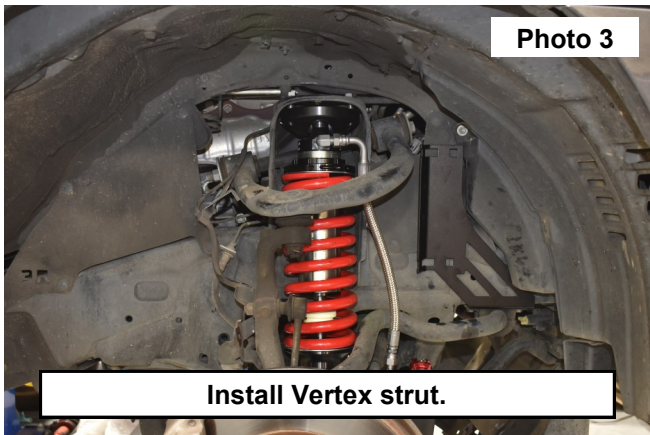

Hardware Included:

3/8"-16x1" Bolts x4
 3/8"-16 Flange Lock Nuts x4

Torque Specs:

Size	Grade 5	Grade 8	Size	Class 8.8	Class 10.9
5/16"	15 ft/lbs	20ft/lbs	6MM	5ft/lbs	9ft/lbs
3/8"	30 ft/lbs	35ft/lbs	8MM	18ft/lbs	23ft/lbs
7/16"	45 ft/lbs	60ft/lbs	10MM	32ft/lbs	45ft/lbs
1/2"	65 ft/lbs	90ft/lbs	12MM	55ft/lbs	75ft/lbs
9/16"	95 ft/lbs	130ft/lbs	14MM	85ft/lbs	120ft/lbs
5/8"	135ft/lbs	175ft/lbs	16MM	130ft/lbs	165ft/lbs
3/4"	185ft/lbs	280ft/lbs	18MM	170ft/lbs	240ft/lbs

INSTALLATION INSTRUCTONS

1. Remove the stock strut from the vehicle.
2. Install the reservoir brackets by securing them to the sway bar brackets. Remove the rear bolt on both the driver and passenger side and only loosen the front bolt on both sides using a 9/16" socket/wrench. Slide the front part of the bracket under the front bolt and reinstall the rear bolt through the rear part of the bracket. **See Photo 1** and **Photo 2**.

3. Install the supplied Vertex strut by inserting the upper strut first and then the lower. **See Photo 3**.
4. Install the reservoir to the mounting bracket using the supplied worm gear hose clamps. **See Photo 4**.