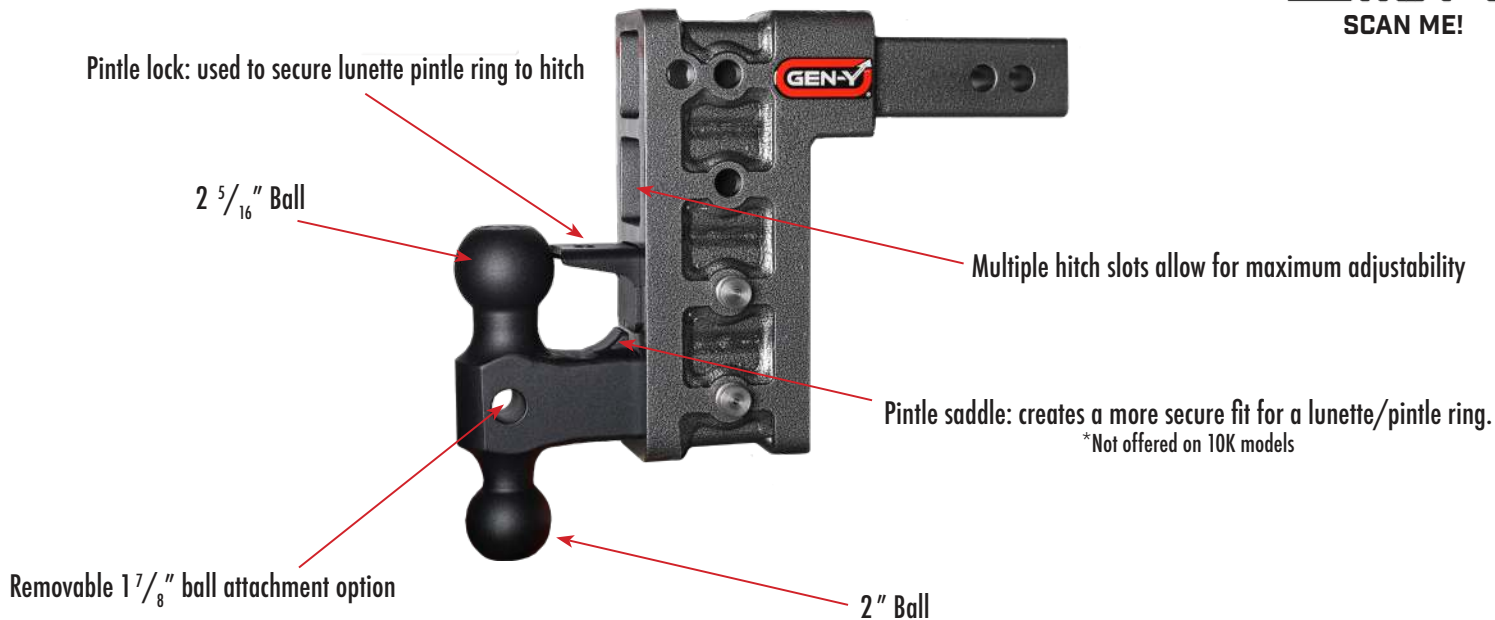

Drop Hitch User Guide

MEGA-DUTY

GEN-Y HITCH

SCAN ME!

HITCH CAN BE USED IN THE DROP OR RISE POSITION.

*GEN-Y Hitch "shall not" be held responsible for any or all "compatible parts or products" being used or being utilized for towing with or around GEN-Y Hitch.

*GEN-Y Hitch shall never be altered in any circumstances or for any reason and will void any warranties if done so.