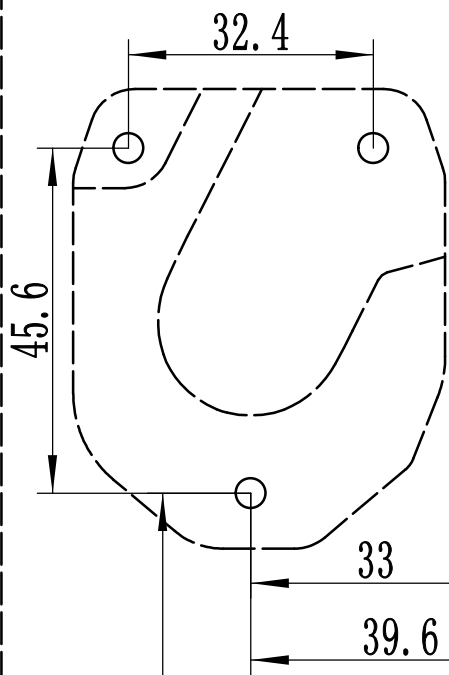

Dashed lines for trucks without bedliners, Cut along solid lines

213

TRUCK BED

ARC Drill template for Bed Extender mounting brackets

Facing rear side for right bracket installation

Dashed lines for trucks without bedliners, Cut along solid lines