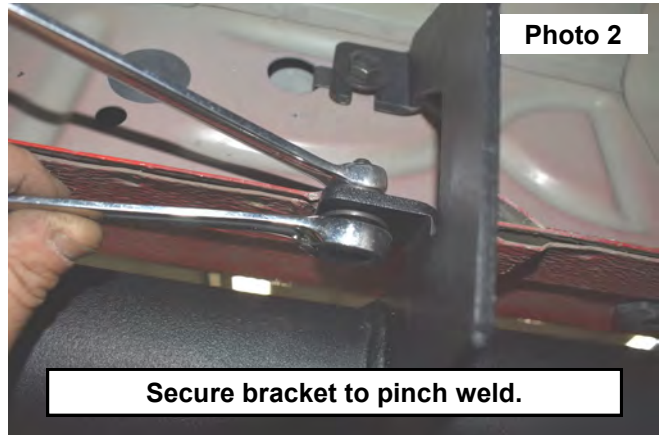

Periodically check all hardware for tightness.

KIT CONTENTS:

Driver Side Nerf Step x1
Pass Side Nerf Step x1
Round End Cap x4
Tube Protector x8

TOOLS NEEDED:

13mm Wrench and Socket

HARDWARE INCLUDED:

RCC1489CCABAG1
12 - 8mm x 25mm Bolt
6 - 8mm Lock Nut
18 - 8mm Flat Washer
2 - 8mm Clip Nut

INSTALLATION INSTRUCTIONS

1. Locate factory mounting positions. If needed, install supplied 8mm clip nut into the vehicle rocker panel. **See Photo 1.**
2. Use supplied 8mm bolt and flat washer to secure the step to the mounting holes in the rocker panel. Tighten with a 13mm wrench.
3. Use supplied 8mm bolt, (2) 8mm flat washer, and 8mm lock nut to secure the step bracket to the pinch weld. **See Photo 2.**