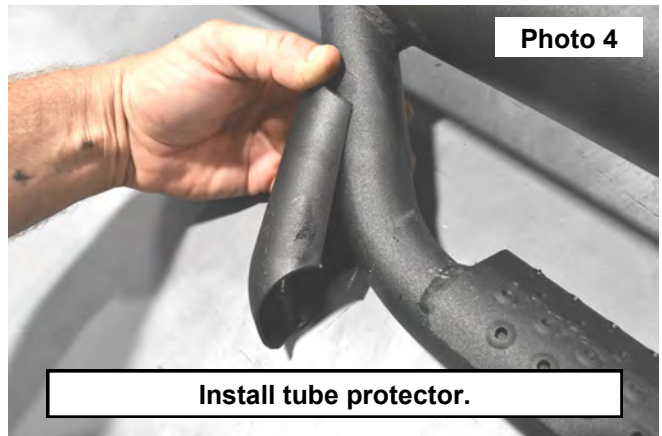

By purchasing any item sold by Rough Country, LLC, the buyer expressly warrants that he/she is in compliance with all applicable, State, and Local laws and regulations regarding the purchase, ownership, and use of the item. It shall be the buyers responsibility to comply with all Federal, State and Local laws governing the sales of any items listed, illustrated or sold. The buyer expressly agrees to indemnify and hold harmless Rough Country, LLC for all claims resulting directly or indirectly from the purchase, ownership, or use of the items.