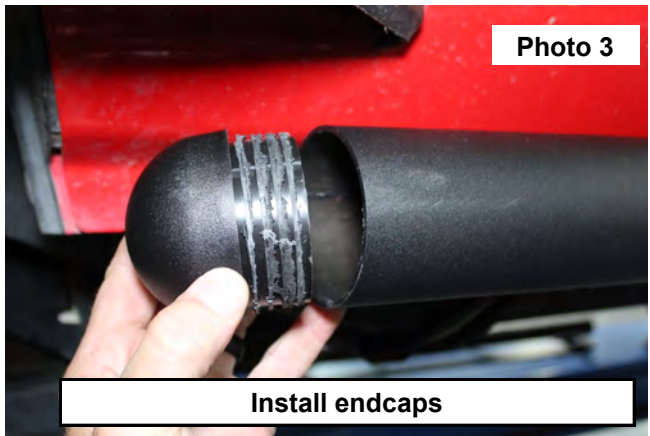

By purchasing any item sold by Rough Country, LLC, the buyer expressly warrants that he/she is in compliance with all applicable, State, and Local laws and regulations regarding the purchase, ownership, and use of the item. It shall be the buyers responsibility to comply with all Federal, State and Local laws governing the sales of any items listed, illustrated or sold. The buyer expressly agrees to indemnify and hold harmless Rough Country, LLC for all claims resulting directly or indirectly from the purchase, ownership, or use of the items.