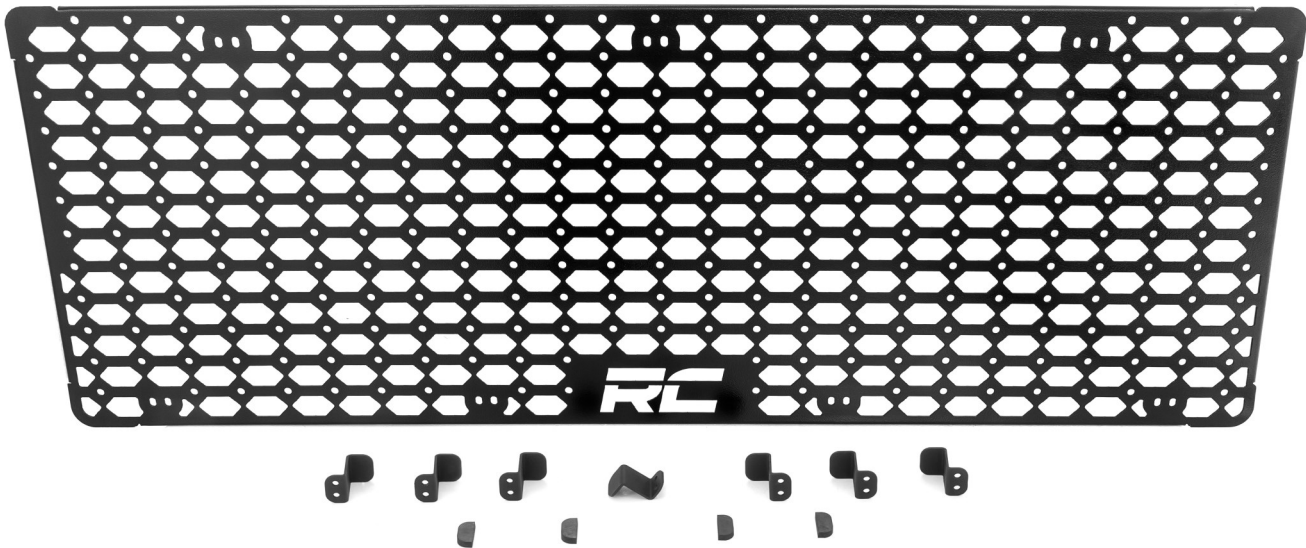

KIT CONTENTS:

- Rear Window Panel
- 7 - Panel Brackets
- 4 - Adhesive Backed Pads

TOOLS NEEDED:

- 3/8" Socket
- 5/32" Allen Wrench

HARDWARE INCLUDED:

- 93060BAG1
- 28 - 1/4" Flat Washer
- 14 - 1/4" Lock Nut
- 14 - 1/4" x 5/8" Bolt

3. Attach the (3) supplied adhesive backed pads onto the remaining (3) brackets.
4. Press the MOLLE panel in so it sits flat in the rear window frame. Install the (3) supplied brackets with pads using (6) supplied 1/4" x 5/8" button head bolt, (12) 1/4" flat washer, and (6) 1/4" lock nut.. Secure using a 5/32" Allen wrench and 3/8" socket. Adjust position as desired and fully tighten all hardware. **See Photos 3 & 4.**