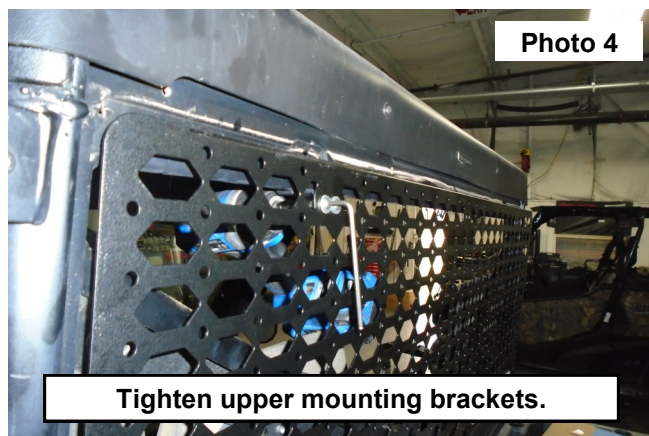

By purchasing any item sold by Rough Country, LLC, the buyer expressly warrants that he/she is in compliance with all applicable, State, and Local laws and regulations regarding the purchase, ownership, and use of the item. It shall be the buyers responsibility to comply with all Federal, State and Local laws governing the sales of any items listed, illustrated or sold. The buyer expressly agrees to indemnify and hold harmless Rough Country, LLC for all claims resulting directly or indirectly from the purchase, ownership, or use of the items.