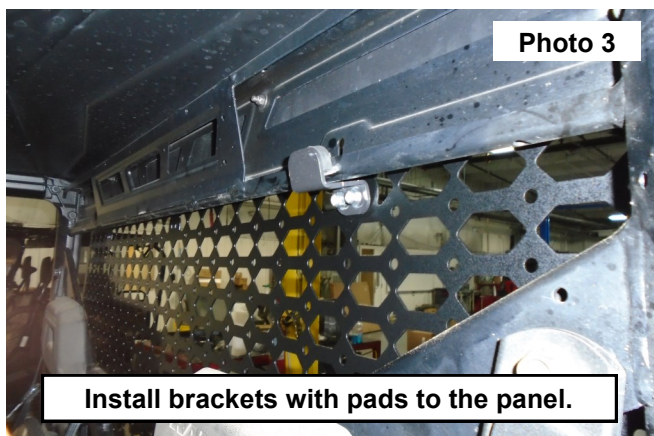

By purchasing any item sold by Rough Country, LLC, the buyer expressly warrants that he/she is in compliance with all applicable, State, and Local laws and regulations regarding the purchase, ownership, and use of the item. It shall be the buyers responsibility to comply with all Federal, State and Local laws governing the sales of any items listed, illustrated or sold. The buyer expressly agrees to indemnify and hold harmless Rough Country, LLC for all claims resulting directly or indirectly from the purchase, ownership, or use of the items.