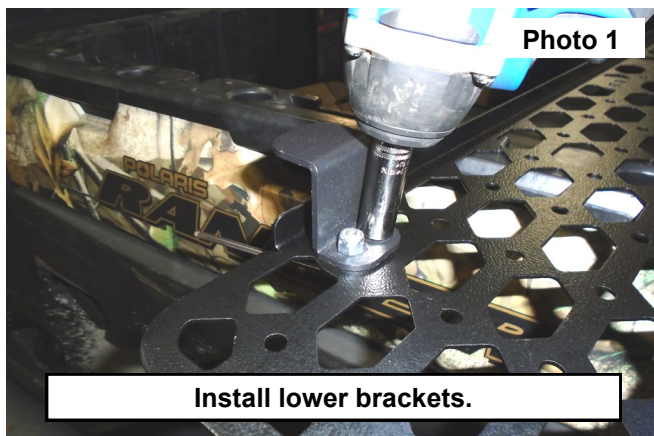

INSTALLATION INSTRUCTIONS

1. Install the (4) supplied brackets using (8) supplied 1/4" x 5/8" button head bolt, (16) 1/4" flat washer, and (8) 1/4" lock nut.. Secure using a 5/32" Allen wrench and 3/8" socket. Do not fully tighten. **See Photo 1.**
2. Slide the brackets and panel behind the seats. **See Photo 2.**

3. Attach the (3) supplied adhesive backed pads onto the remaining (3) brackets.
4. Press the MOLLE panel in so it sits flat in the rear window frame. Install the (3) supplied brackets with pads using (6) supplied 1/4" x 5/8" button head bolt, (12) 1/4" flat washer, and (6) 1/4" lock nut.. Secure using a 5/32" Allen wrench and 3/8" socket. Adjust position as desired and fully tighten all hardware. **See Photos 3 & 4.**