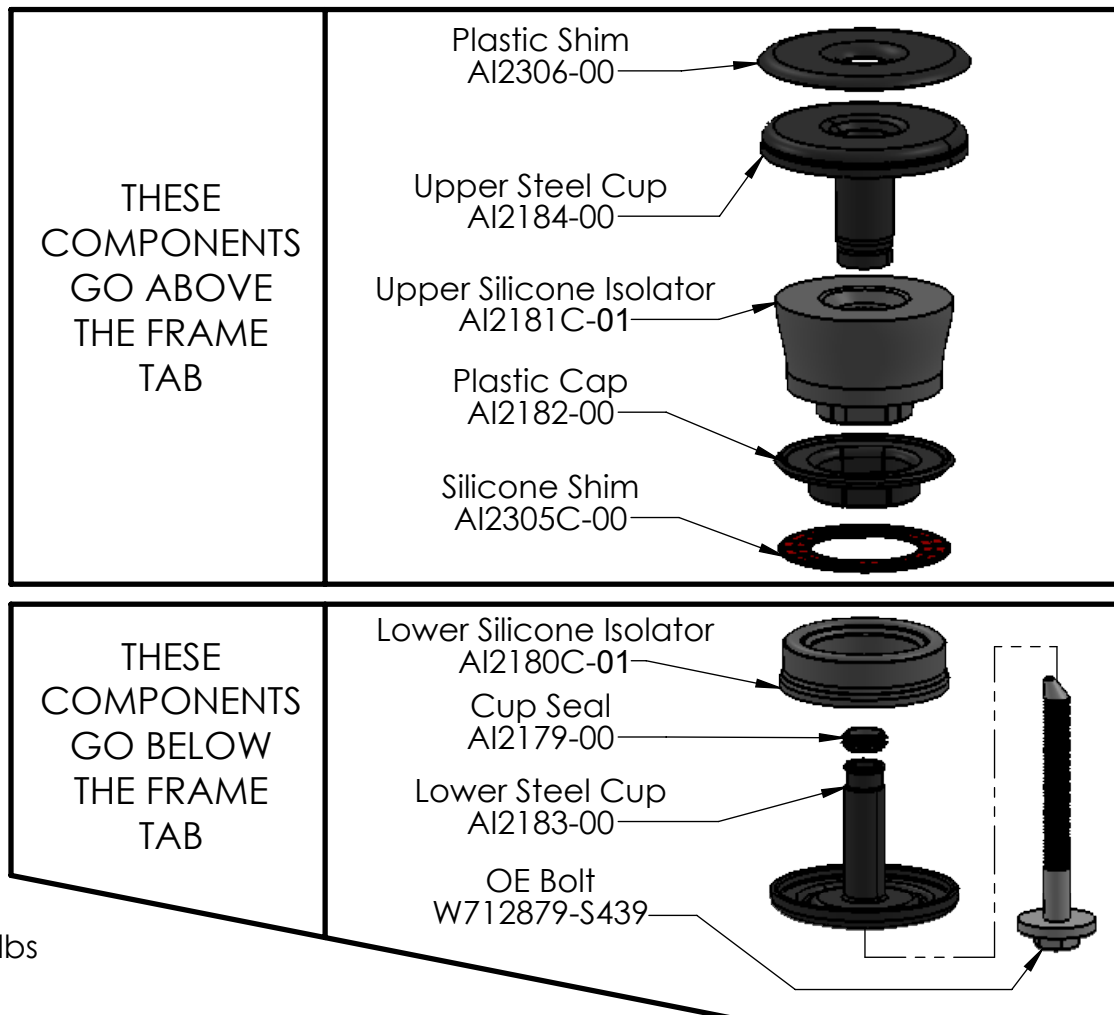

All Rows

WARNING: Qualified professional installation of this product in accordance with the Ford service documentation and using a vehicle lift is required.

Install according to the supplied Ford Torque Spec for the best ride and to avoid damaging your truck. Do not attempt self-installation of this product or use an impact wrench at anytime. Self-installation using a jack or other lifting device could result in personal injury and/or damage to your vehicle. S&B shall not be liable for any loss, damage, including any incidental or consequential damages, fire, explosion, injury, or death as a result of self-installation of this product. The S&B Warranty will be voided if this product is not installed by a qualified professional or if an impact wrench is used. Visit sbfilters.com for warranty and other information.

Part Number: 81-1002
2008-2016 Ford Powerstroke
6.4L, 6.7L Reg/Ext Cab