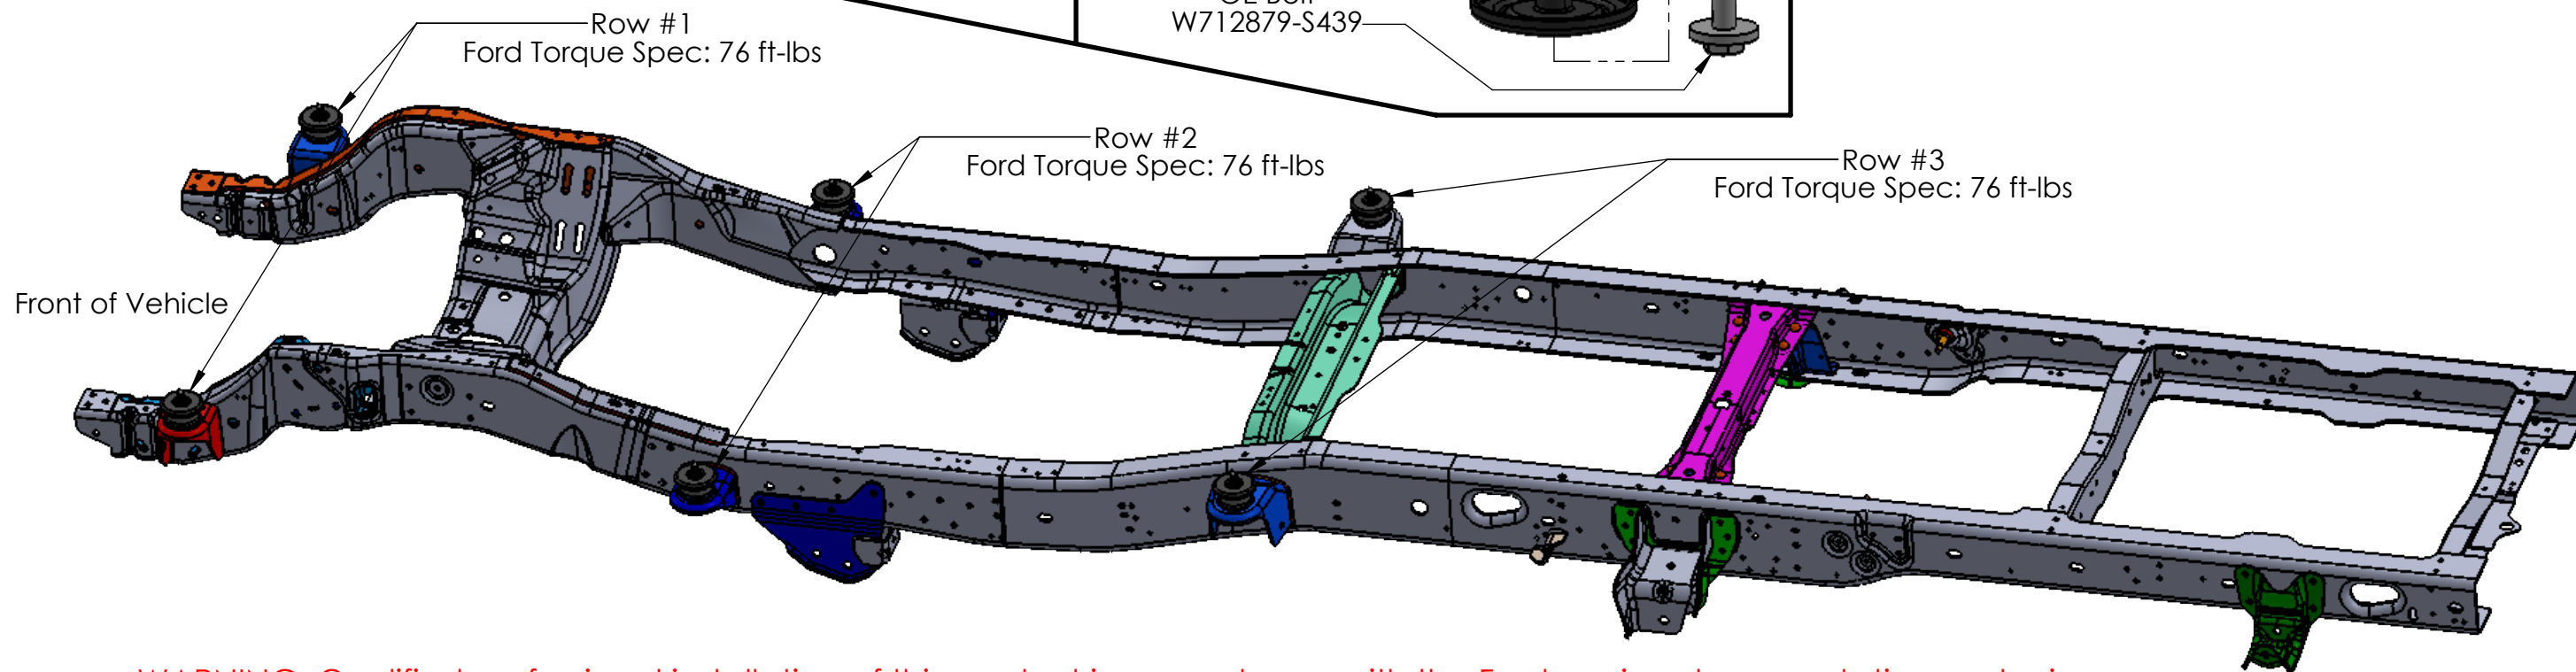

All Rows

WARNING: Qualified professional installation of this product in accordance with the Ford service documentation and using a vehicle lift is required.

Install according to the supplied Ford Torque Spec for the best ride and to avoid damaging your truck. Do not attempt self-installation of this product or use an impact wrench at anytime. Self-installation using a jack or other lifting device could result in personal injury and/or damage to your vehicle. S&B shall not be liable for any loss, damage, including any incidental or consequential damages, fire, explosion, injury, or death as a result of self-installation of this product. The S&B Warranty will be voided if this product is not installed by a qualified professional or if an impact wrench is used. Visit sbfilters.com for warranty and other information.

Part Number: 81-1002
2008-2016 Ford Powerstroke
6.4L, 6.7L Reg/Ext Cab