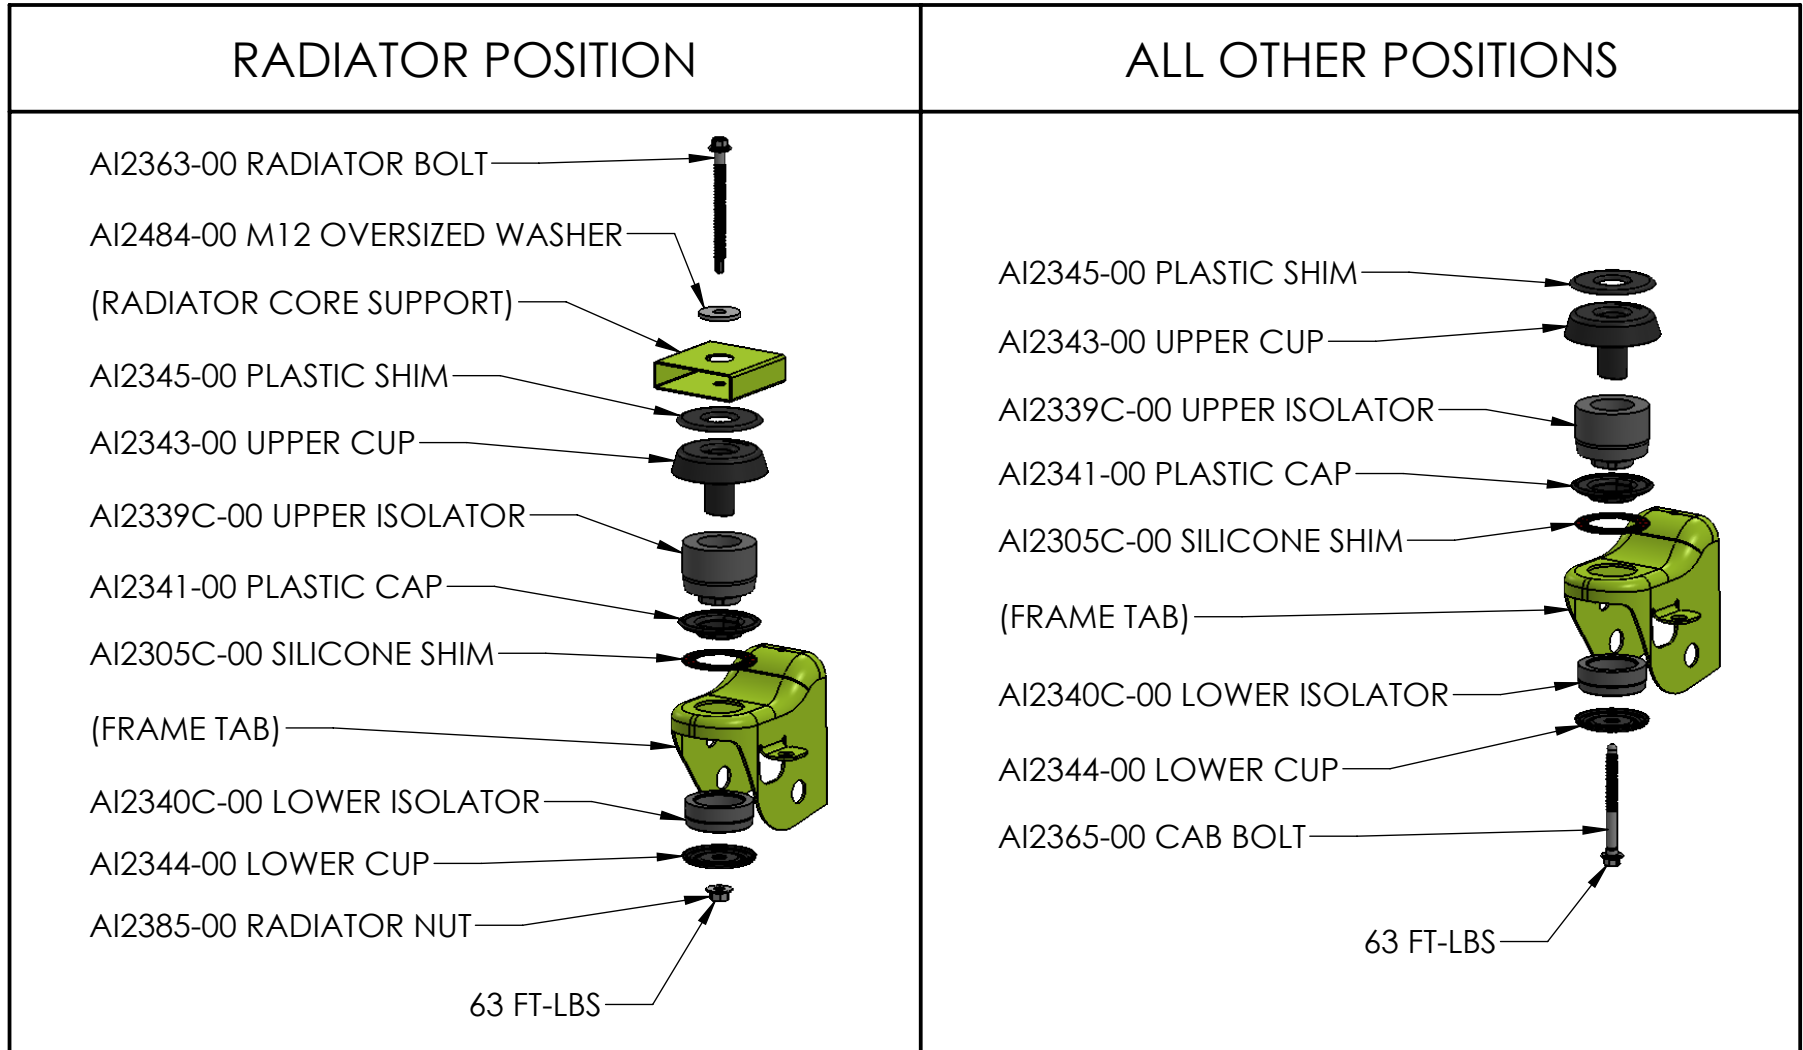

81-2004 Silicone Body Mount Kit

GMC/Chevy/Cadillac 2001-2005 Tahoe, Suburban, Avalanche, Yukon, Escalade

INSTALL COMPONENTS IN THE CORRECT LOCATION ACCORDING TO THIS DIAGRAM. COMPONENTS INSTALLED INCORRECTLY WILL CAUSE CLUNKING NOISE AND MAY RESULT IN DAMAGE TO THE VEHICLE. USE HAND TOOLS ONLY TO REMOVE OR INSTALL BOLTS! USING AN IMPACT WRENCH MAY RESULT IN DAMAGE TO THE BOLTS OR NUT ASSEMBLIES.