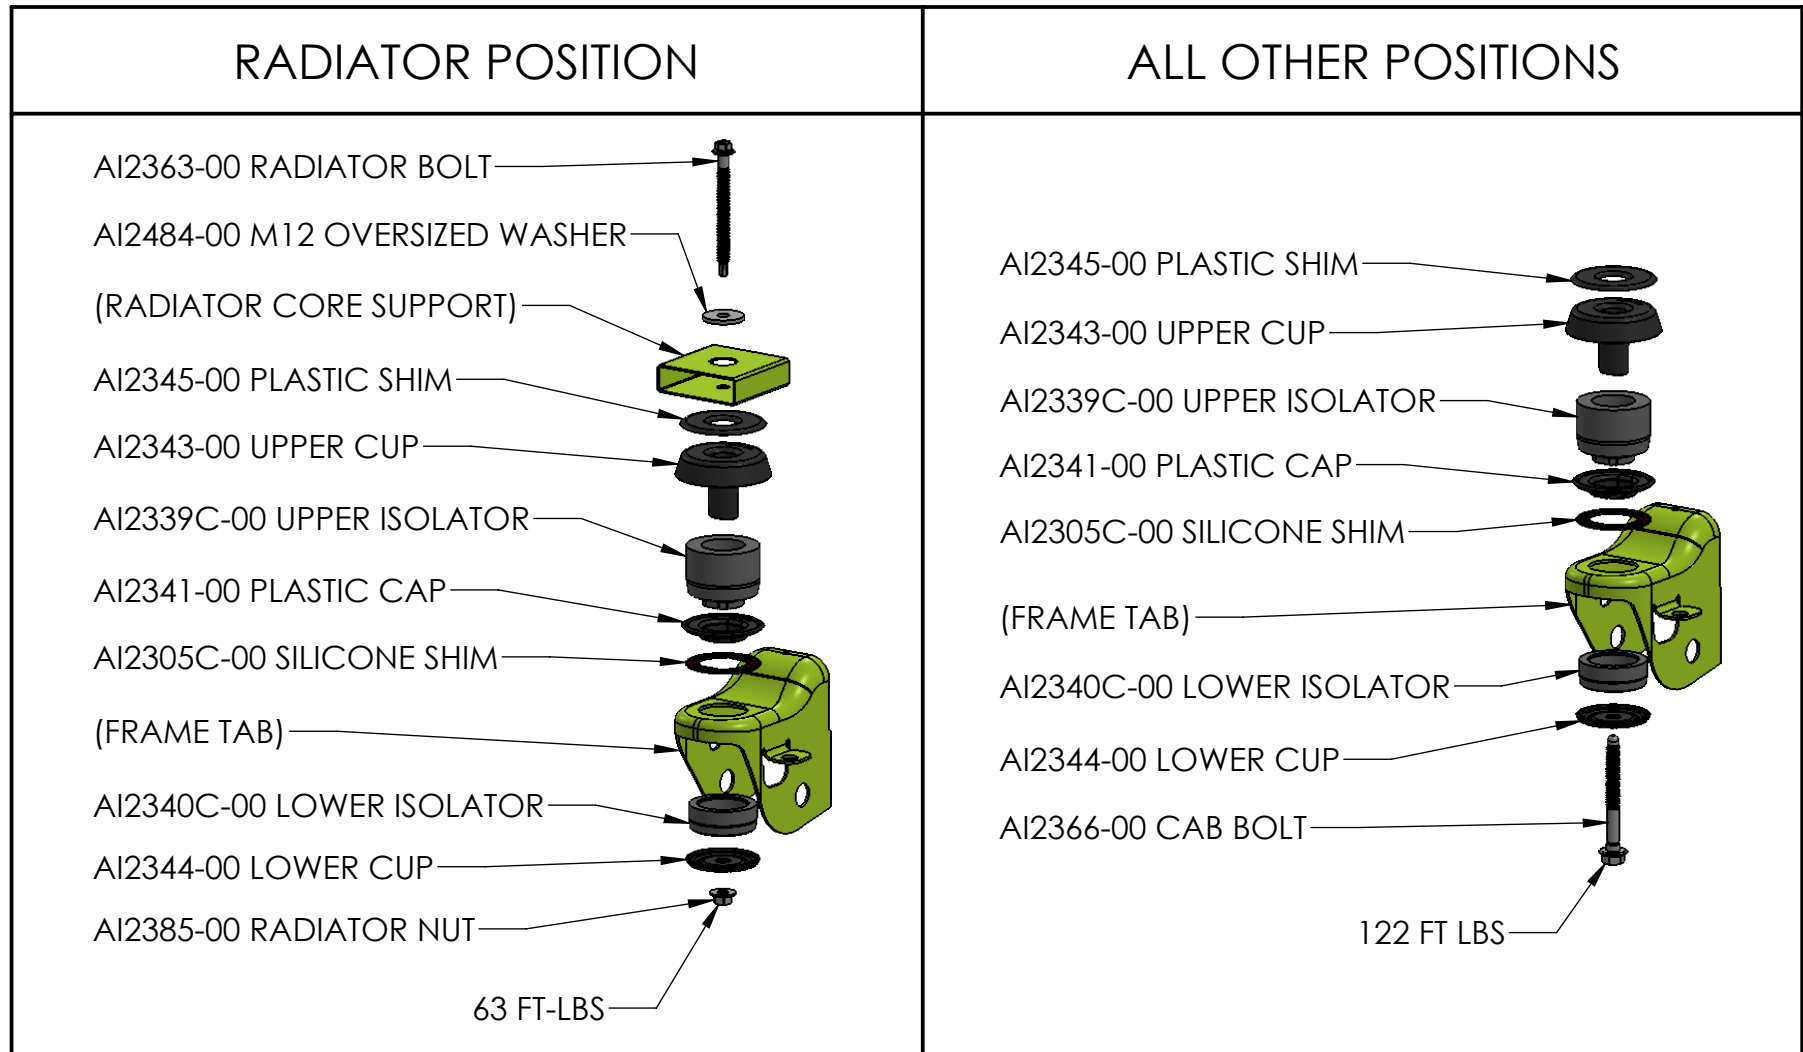

# 81-2005 Silicone Body Mount Kit

## GMC/Chevy/Cadillac 2006-2014 Tahoe, Suburban, Avalanche, Yukon, Escalade

INSTALL COMPONENTS IN THE CORRECT LOCATION ACCORDING TO THIS DIAGRAM. COMPONENTS INSTALLED INCORRECTLY WILL CAUSE CLUNKING NOISE AND MAY RESULT IN DAMAGE TO THE VEHICLE. USE HAND TOOLS ONLY TO REMOVE OR INSTALL BOLTS! USING AN IMPACT WRENCH MAY RESULT IN DAMAGE TO THE BOLTS OR NUT ASSEMBLIES.