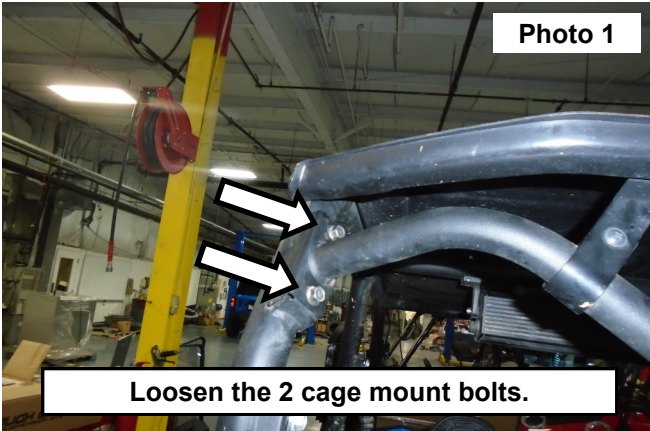

KIT CONTENTS:

- 2" Cube LED Light Kit x1
- Driver Side Light Bracket x1
- Pass Side Light Bracket x1

TOOLS NEEDED:

- 14mm Wrench or Socket

Torque Specs:

Size	Grade 5	Grade 8	Size	Class 8.8	Class 10.9
5/16"	15 ft/lbs	20ft/lbs	6MM	5ft/lbs	9ft/lbs
3/8"	30 ft/lbs	35ft/lbs	8MM	18ft/lbs	23ft/lbs
7/16"	45 ft/lbs	60ft/lbs	10MM	32ft/lbs	45ft/lbs
1/2"	65 ft/lbs	90ft/lbs	12MM	55ft/lbs	75ft/lbs
9/16"	95 ft/lbs	130ft/lbs	14MM	85ft/lbs	120ft/lbs
5/8"	135ft/lbs	175ft/lbs	16MM	130ft/lbs	165ft/lbs
3/4"	185ft/lbs	280ft/lbs	18MM	170ft/lbs	240ft/lbs

INSTALLATION INSTRUCTIONS

1. Loosen the rear upper cage mount bolts using a 14mm socket. **See Photo 1.**
2. Place the bracket in-between the bolts and the cage using the (2) slots in the bracket. Then tighten the bolts using a 14mm socket. **See Photo 2.**
3. Install the opposite side bracket onto the UTV.