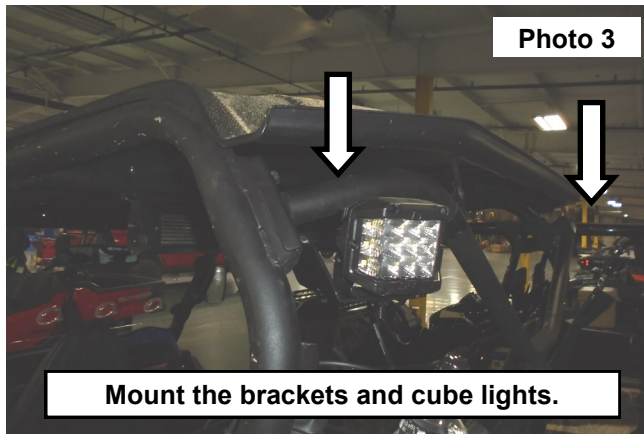

By purchasing any item sold by Rough Country, LLC, the buyer expressly warrants that he/she is in compliance with all applicable, State, and Local laws and regulations regarding the purchase, ownership, and use of the item. It shall be the buyers responsibility to comply with all Federal, State and Local laws governing the sales of any items listed, illustrated or sold. The buyer expressly agrees to indemnify and hold harmless Rough Country, LLC for all claims resulting directly or indirectly from the purchase, ownership, or use of the items.