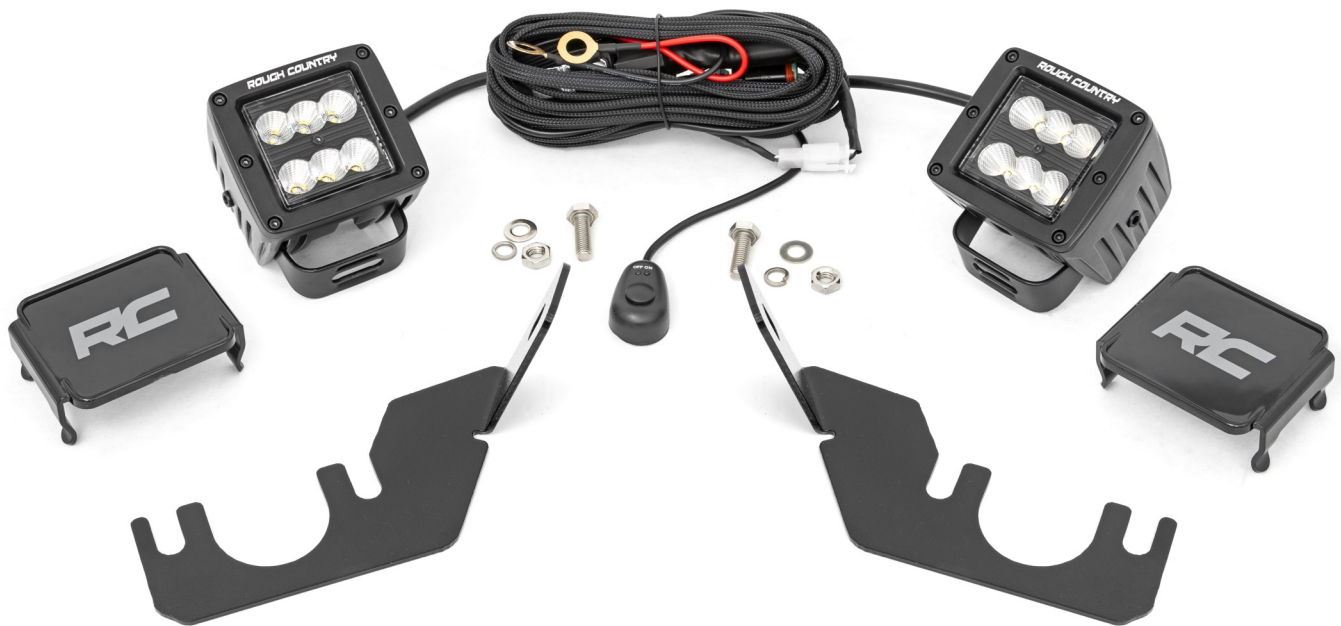

Kawasaki Teryx 2021 Rear Cube Light Brackets

Thank you for choosing Rough Country for all your vehicle needs.

Please read instructions before beginning installation. Check the kit hardware against the kit contents shown below. Be sure you have all needed parts and know where they go.

KIT CONTENTS:

- 2" Cube LED Light Kit x1
- Driver Side Light Bracket x1
- Pass Side Light Bracket x1

TOOLS NEEDED:

- 14mm Wrench or Socket

Torque Specs:

Size	Grade 5	Grade 8	Size	Class 8.8	Class 10.9
5/16"	15 ft/lbs	20ft/lbs	6MM	5ft/lbs	9ft/lbs
3/8"	30 ft/lbs	35ft/lbs	8MM	18ft/lbs	23ft/lbs
7/16"	45 ft/lbs	60ft/lbs	10MM	32ft/lbs	45ft/lbs
1/2"	65 ft/lbs	90ft/lbs	12MM	55ft/lbs	75ft/lbs
9/16"	95 ft/lbs	130ft/lbs	14MM	85ft/lbs	120ft/lbs
5/8"	135ft/lbs	175ft/lbs	16MM	130ft/lbs	165ft/lbs
3/4"	185ft/lbs	280ft/lbs	18MM	170ft/lbs	240ft/lbs

INSTALLATION INSTRUCTIONS

1. Loosen the rear upper cage mount bolts using a 14mm socket. **See Photo 1.**
2. Place the bracket in-between the bolts and the cage using the (2) slots in the bracket. Then tighten the bolts using a 14mm socket. **See Photo 2.**
3. Install the opposite side bracket onto the UTV.

4. Place the cube lights onto the brackets using the supplied hardware in the cube light kit. **See Photo 3.**
5. Connect the wiring harness to the cube lights and the power supply on the UTV.

By purchasing any item sold by Rough Country, LLC, the buyer expressly warrants that he/she is in compliance with all applicable, State, and Local laws and regulations regarding the purchase, ownership, and use of the item. It shall be the buyers responsibility to comply with all Federal, State and Local laws governing the sales of any items listed, illustrated or sold. The buyer expressly agrees to indemnify and hold harmless Rough Country, LLC for all claims resulting directly or indirectly from the purchase, ownership, or use of the items.