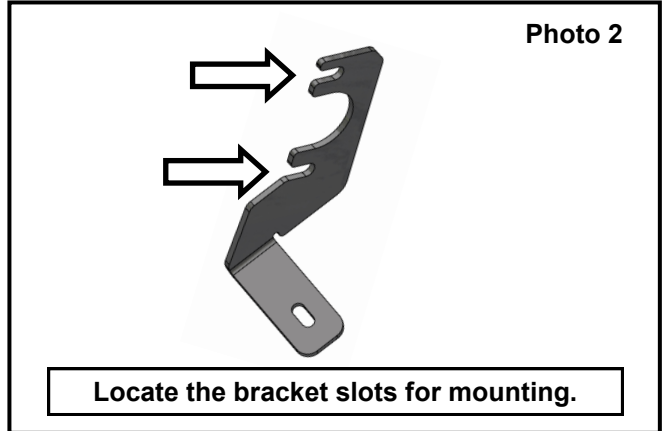

KIT CONTENTS:

- 2" Cube LED Light Kit x1
- Driver Side Light Bracket x1
- Pass Side Light Bracket x1

TOOLS NEEDED:

- 14mm Wrench or Socket

Torque Specs:

Size	Grade 5	Grade 8	Size	Class 8.8	Class 10.9
5/16"	15 ft/lbs	20ft/lbs	6MM	5ft/lbs	9ft/lbs
3/8"	30 ft/lbs	35ft/lbs	8MM	18ft/lbs	23ft/lbs
7/16"	45 ft/lbs	60ft/lbs	10MM	32ft/lbs	45ft/lbs
1/2"	65 ft/lbs	90ft/lbs	12MM	55ft/lbs	75ft/lbs
9/16"	95 ft/lbs	130ft/lbs	14MM	85ft/lbs	120ft/lbs
5/8"	135ft/lbs	175ft/lbs	16MM	130ft/lbs	165ft/lbs
3/4"	185ft/lbs	280ft/lbs	18MM	170ft/lbs	240ft/lbs

INSTALLATION INSTRUCTIONS

1. Loosen the rear upper cage mount bolts using a 14mm socket. **See Photo 1.**
2. Place the bracket in-between the bolts and the cage using the (2) slots in the bracket. Then tighten the bolts using a 14mm socket. **See Photo 2.**
3. Install the opposite side bracket onto the UTV.