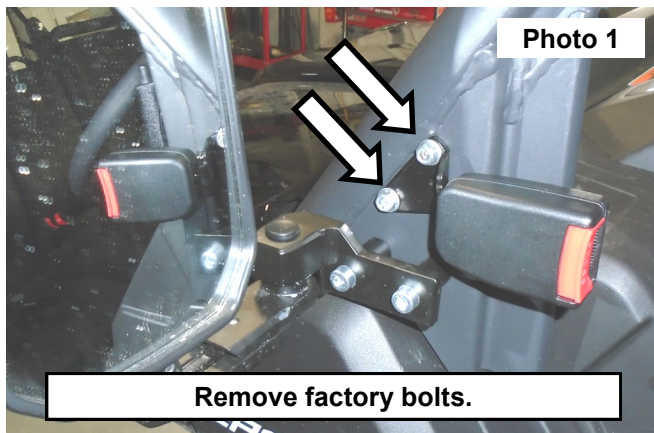

KIT CONTENTS:
Driver Side Light Mount
Passenger Side Light Mount
Spacer Plate x2

TOOLS NEEDED:
10mm Socket or Wrench

HARDWARE INCLUDED:
Reuse Factory Hardware

INSTALLATION INSTRUCTIONS

1. Remove the two factory 6mm bolts holding the window net latch. Retain hardware for reuse. **See Photo 1.**
2. Lay the net latch on a flat surface. Place the spacer plate on top of the latch. **See Photo 2.**

3. Place the light bracket on top of the spacer plate. **See Photo 3.**
4. Use the factory hardware to reattach the latch with the spacer and mounting bracket to the vehicle. **See Photo 4.**
5. Repeat for other side of vehicle.
6. Mount lights using hardware supplied with the light kit. Wire lights to preference.