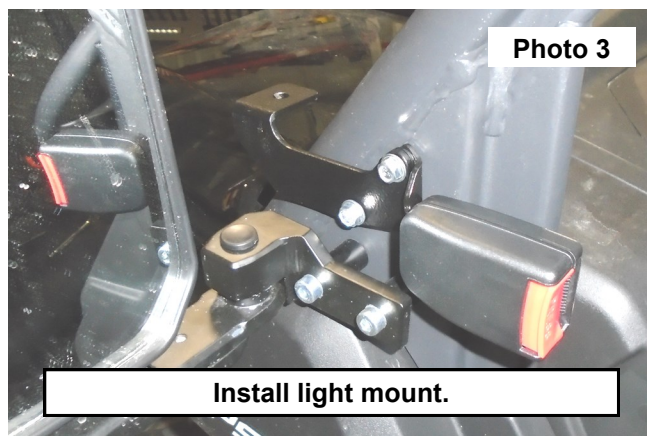

KIT CONTENTS:
Driver Side Light Mount
Passenger Side Light Mount
Spacer Plate x2

TOOLS NEEDED:
10mm Socket or Wrench

HARDWARE INCLUDED:
Reuse Factory Hardware

INSTALLATION INSTRUCTIONS

1. Remove the two factory 6mm bolts holding the window net latch. Retain hardware for reuse. **See Photo 1.**
2. Lay the net latch on a flat surface. Place the spacer plate on top of the latch. **See Photo 2.**

3. Place the light bracket on top of the spacer plate. **See Photo 3.**
4. Use the factory hardware to reattach the latch with the spacer and mounting bracket to the vehicle. **See Photo 4.**
5. Repeat for other side of vehicle.
6. Mount lights using hardware supplied with the light kit. Wire lights to preference.