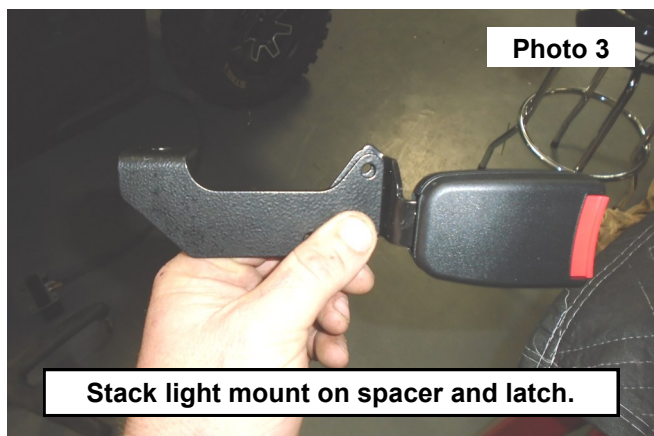

KIT CONTENTS:
Driver Side Light Mount
Passenger Side Light Mount
Spacer Plate x2

TOOLS NEEDED:
10mm Socket or Wrench

HARDWARE INCLUDED:
Reuse Factory Hardware

INSTALLATION INSTRUCTIONS

1. Remove the two factory 6mm bolts holding the window net latch. Retain hardware for reuse. **See Photo 1.**
2. Lay the net latch on a flat surface. Place the spacer plate on top of the latch. **See Photo 2.**

3. Place the light bracket on top of the spacer plate. **See Photo 3.**
4. Use the factory hardware to reattach the latch with the spacer and mounting bracket to the vehicle. **See Photo 4.**
5. Repeat for other side of vehicle.
6. Mount lights using hardware supplied with the light kit. Wire lights to preference.