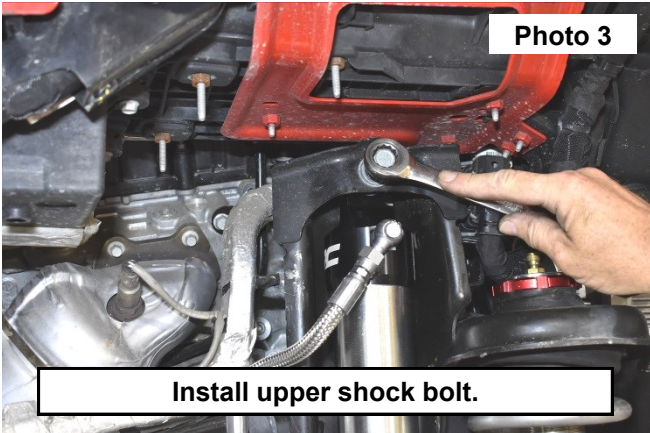

Periodically check all hardware for tightness.

Kit Contents:

Front Vertex Shock x2

Tools Needed:

18mm Socket/Wrench

Torque Specs:

Size	Grade 5	Grade 8	Size	Class 8.8	Class 10.9
5/16"	15 ft/lbs	20ft/lbs	6MM	5ft/lbs	9ft/lbs
3/8"	30 ft/lbs	35ft/lbs	8MM	18ft/lbs	23ft/lbs
7/16"	45 ft/lbs	60ft/lbs	10MM	32ft/lbs	45ft/lbs
1/2"	65 ft/lbs	90ft/lbs	12MM	55ft/lbs	75ft/lbs
9/16"	95 ft/lbs	130ft/lbs	14MM	85ft/lbs	120ft/lbs
5/8"	135ft/lbs	175ft/lbs	16MM	130ft/lbs	165ft/lbs
3/4"	185ft/lbs	280ft/lbs	18MM	170ft/lbs	240ft/lbs

INSTALLATION INSTRUCTIONS

1. Remove the stock shock using an 18mm socket/wrench on the bottom and 19mm socket/wrench on the top.
See Photo 1.
2. Mount the reservoir to the shock. **See Photo 2.**

3. Install the upper shock bolt using stock hardware. **See Photo 3.**
4. Install the lower shock bolt using stock hardware. **See Photo 4.**