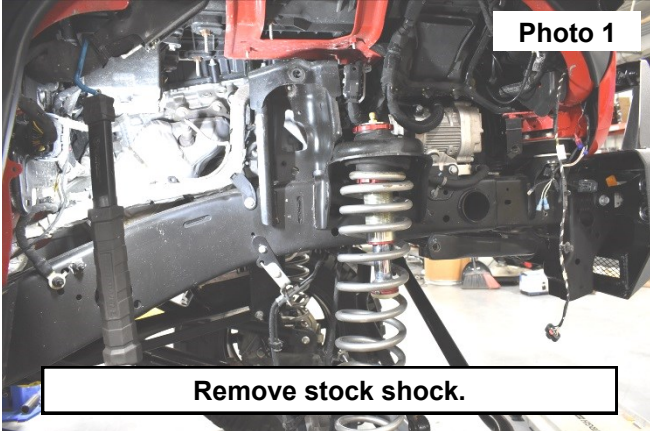

Periodically check all hardware for tightness.

Kit Contents:

Front Vertex Shock x2

Tools Needed:

18mm Socket/Wrench

Torque Specs:

Size	Grade 5	Grade 8	Size	Class 8.8	Class 10.9
5/16"	15 ft/lbs	20ft/lbs	6MM	5ft/lbs	9ft/lbs
3/8"	30 ft/lbs	35ft/lbs	8MM	18ft/lbs	23ft/lbs
7/16"	45 ft/lbs	60ft/lbs	10MM	32ft/lbs	45ft/lbs
1/2"	65 ft/lbs	90ft/lbs	12MM	55ft/lbs	75ft/lbs
9/16"	95 ft/lbs	130ft/lbs	14MM	85ft/lbs	120ft/lbs
5/8"	135ft/lbs	175ft/lbs	16MM	130ft/lbs	165ft/lbs
3/4"	185ft/lbs	280ft/lbs	18MM	170ft/lbs	240ft/lbs

INSTALLATION INSTRUCTIONS

1. Remove the stock shock using an 18mm socket/wrench on the bottom and 19mm socket/wrench on the top.
See Photo 1.
2. Mount the reservoir to the shock. **See Photo 2.**

3. Install the upper shock bolt using stock hardware. **See Photo 3.**
4. Install the lower shock bolt using stock hardware. **See Photo 4.**