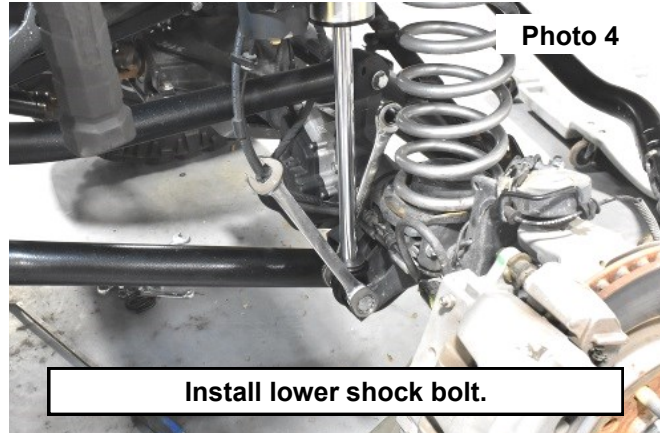

Periodically check all hardware for tightness.

Kit Contents:

Front Vertex Shock x2

Tools Needed:

18mm Socket/Wrench

Torque Specs:

Size	Grade 5	Grade 8	Size	Class 8.8	Class 10.9
5/16"	15 ft/lbs	20ft/lbs	6MM	5ft/lbs	9ft/lbs
3/8"	30 ft/lbs	35ft/lbs	8MM	18ft/lbs	23ft/lbs
7/16"	45 ft/lbs	60ft/lbs	10MM	32ft/lbs	45ft/lbs
1/2"	65 ft/lbs	90ft/lbs	12MM	55ft/lbs	75ft/lbs
9/16"	95 ft/lbs	130ft/lbs	14MM	85ft/lbs	120ft/lbs
5/8"	135ft/lbs	175ft/lbs	16MM	130ft/lbs	165ft/lbs
3/4"	185ft/lbs	280ft/lbs	18MM	170ft/lbs	240ft/lbs

INSTALLATION INSTRUCTIONS

1. Remove the stock shock using an 18mm socket/wrench on the bottom and 19mm socket/wrench on the top.
See Photo 1.
2. Mount the reservoir to the shock. **See Photo 2.**

3. Install the upper shock bolt using stock hardware. **See Photo 3.**
4. Install the lower shock bolt using stock hardware. **See Photo 4.**