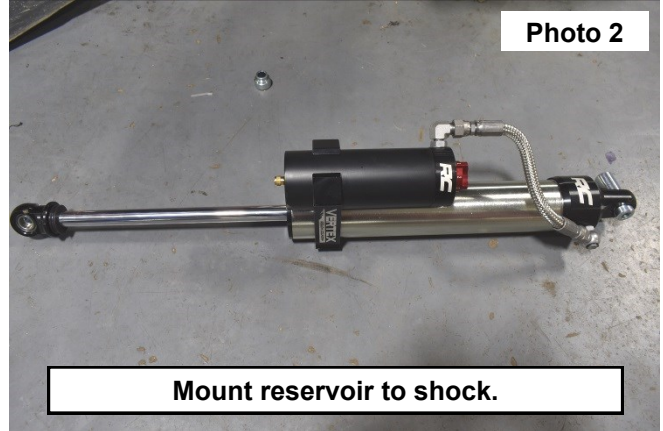

Periodically check all hardware for tightness.

Kit Contents:

Front Vertex Shock x2

Tools Needed:

18mm Socket/Wrench

Torque Specs:

Size	Grade 5	Grade 8	Size	Class 8.8	Class 10.9
5/16"	15 ft/lbs	20ft/lbs	6MM	5ft/lbs	9ft/lbs
3/8"	30 ft/lbs	35ft/lbs	8MM	18ft/lbs	23ft/lbs
7/16"	45 ft/lbs	60ft/lbs	10MM	32ft/lbs	45ft/lbs
1/2"	65 ft/lbs	90ft/lbs	12MM	55ft/lbs	75ft/lbs
9/16"	95 ft/lbs	130ft/lbs	14MM	85ft/lbs	120ft/lbs
5/8"	135ft/lbs	175ft/lbs	16MM	130ft/lbs	165ft/lbs
3/4"	185ft/lbs	280ft/lbs	18MM	170ft/lbs	240ft/lbs

INSTALLATION INSTRUCTIONS

1. Remove the stock shock using an 18mm socket/wrench on the bottom and 19mm socket/wrench on the top.
See Photo 1.
2. Mount the reservoir to the shock. **See Photo 2.**

3. Install the upper shock bolt using stock hardware. **See Photo 3.**
4. Install the lower shock bolt using stock hardware. **See Photo 4.**