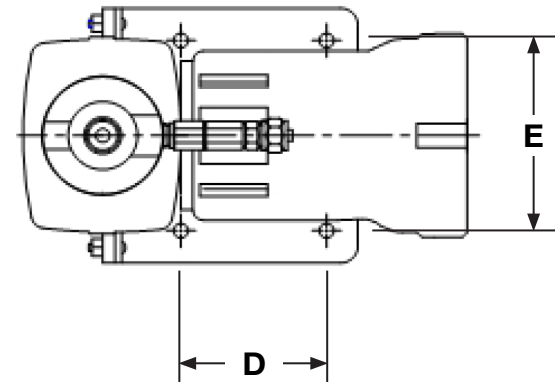

Your Vital Air Source

DIMENSIONS - MM

PART NUMBER	A	B	C	D	E
00065	128.5	124.0	75.0	43.0	52.0

* All measurements in millimeters, unless otherwise noted, +/- 1mm.

DIMENSIONS - IN

PART NUMBER	A	B	C	D	E
00065	5.05	4.88	2.95	1.69	2.05

* All measurements in inches, unless otherwise noted, +/- .039".

** All fittings are NPT, unless otherwise noted.