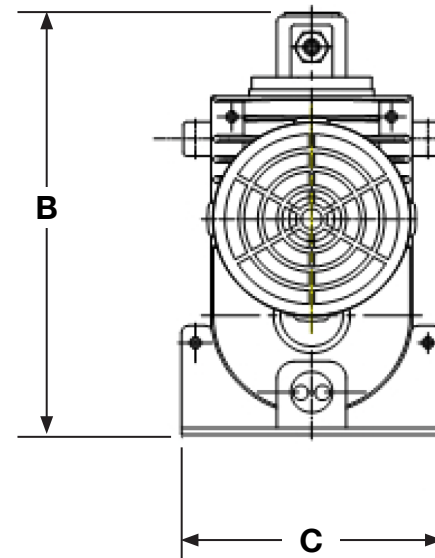

Your Vital Air Source

DIMENSIONS - MM

PART NUMBER	A	B	C	D	E
00065	128.5	124.0	75.0	43.0	52.0

* All measurements in millimeters, unless otherwise noted, +/- 1mm.

DIMENSIONS - IN

PART NUMBER	A	B	C	D	E
00065	5.05	4.88	2.95	1.69	2.05

* All measurements in inches, unless otherwise noted, +/- .039".

** All fittings are NPT, unless otherwise noted.