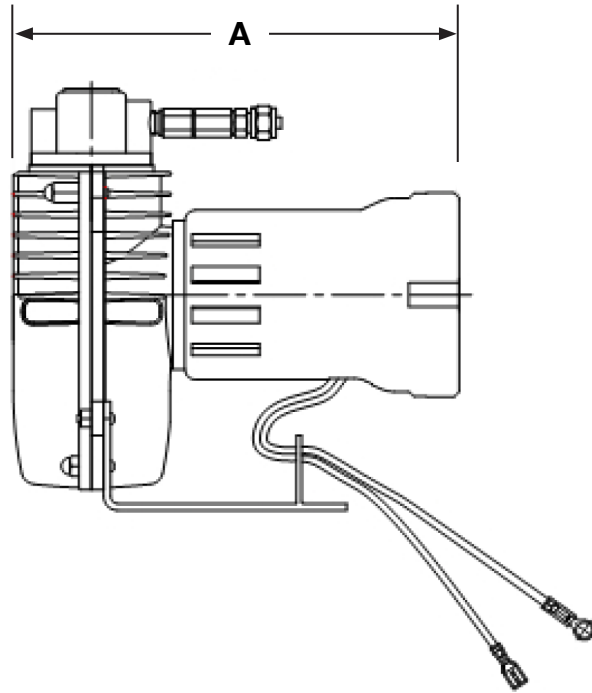

Your Vital Air Source

DIMENSIONS - MM

PART NUMBER	A	B	C	D	E
00065	128.5	124.0	75.0	43.0	52.0

* All measurements in millimeters, unless otherwise noted, +/- 1mm.

DIMENSIONS - IN

PART NUMBER	A	B	C	D	E
00065	5.05	4.88	2.95	1.69	2.05

* All measurements in inches, unless otherwise noted, +/- .039".

** All fittings are NPT, unless otherwise noted.