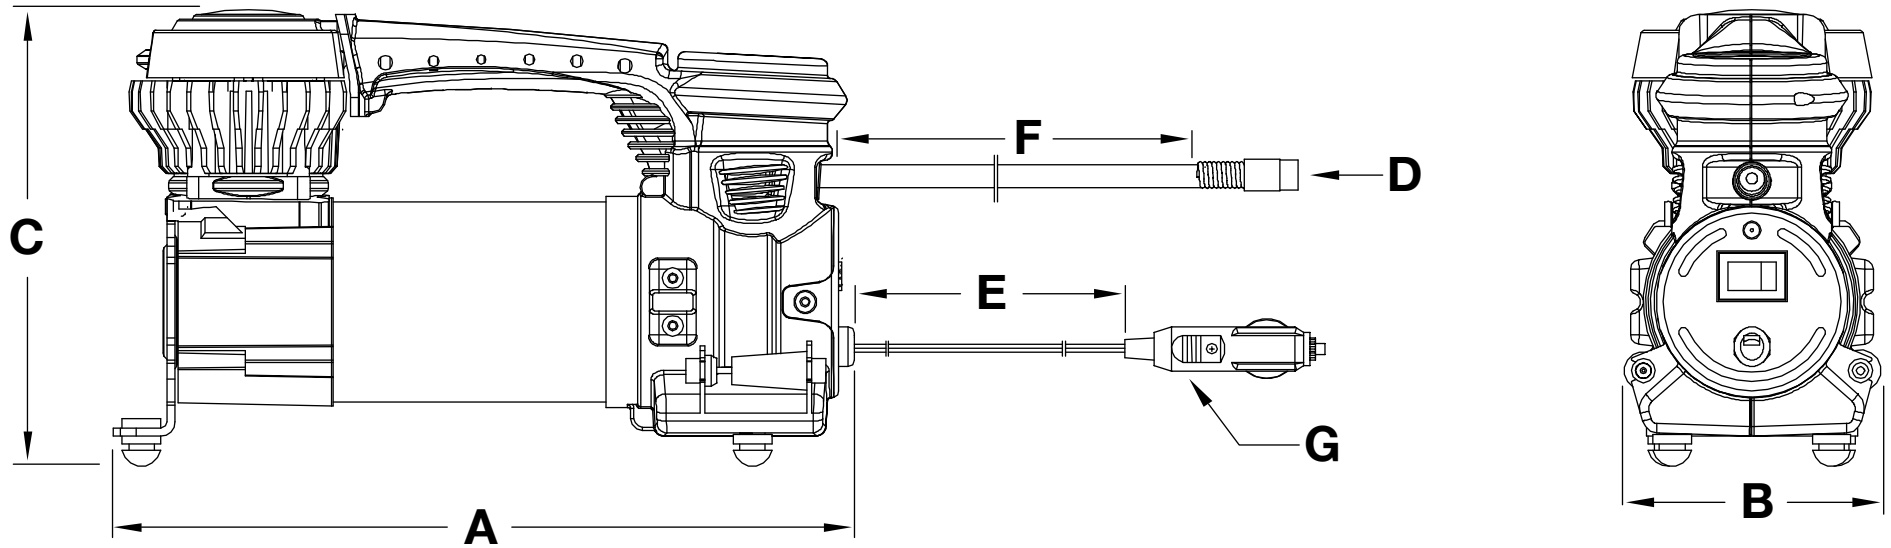

*Your Vital Air Source*

**DIMENSIONS - MM**

PART NUMBER	A	B	C	D	E	F	G
00084	232.00	81.00	143.00	Twist-On Chuck	3048.00	914.40	Accessory Plug
00085	232.00	81.00	143.00	Twist-On Chuck	3048.00	914.40	Accessory Plug
00087	232.00	81.00	143.00	Twist-On Chuck	3048.00	914.40	Battery Clamps
EVC84P	232.00	81.00	143.00	Twist-On Chuck	3048.00	914.40	Accessory Plug
EVC85P	232.00	81.00	143.00	Twist-On Chuck	3048.00	914.40	Accessory Plug

\* All measurements in millimeters, unless otherwise noted, +/- 1mm.

**DIMENSIONS - IN**

PART NUMBER	A	B	C	D	E	F	G
00084	9.13	3.19	5.63	Twist-On Chuck	120.00	36.00	Accessory Plug
00085	9.13	3.19	5.63	Twist-On Chuck	120.00	36.00	Accessory Plug
00087	9.13	3.19	5.63	Twist-On Chuck	120.00	36.00	Battery Clamps
EVC84P	9.13	3.19	5.63	Twist-On Chuck	120.00	36.00	Accessory Plug
EVC85P	9.13	3.19	5.63	Twist-On Chuck	120.00	36.00	Accessory Plug

\* All measurements in inches, unless otherwise noted, +/- .039".

All fittings are NPT, unless otherwise noted. For Informational Purposes Only.