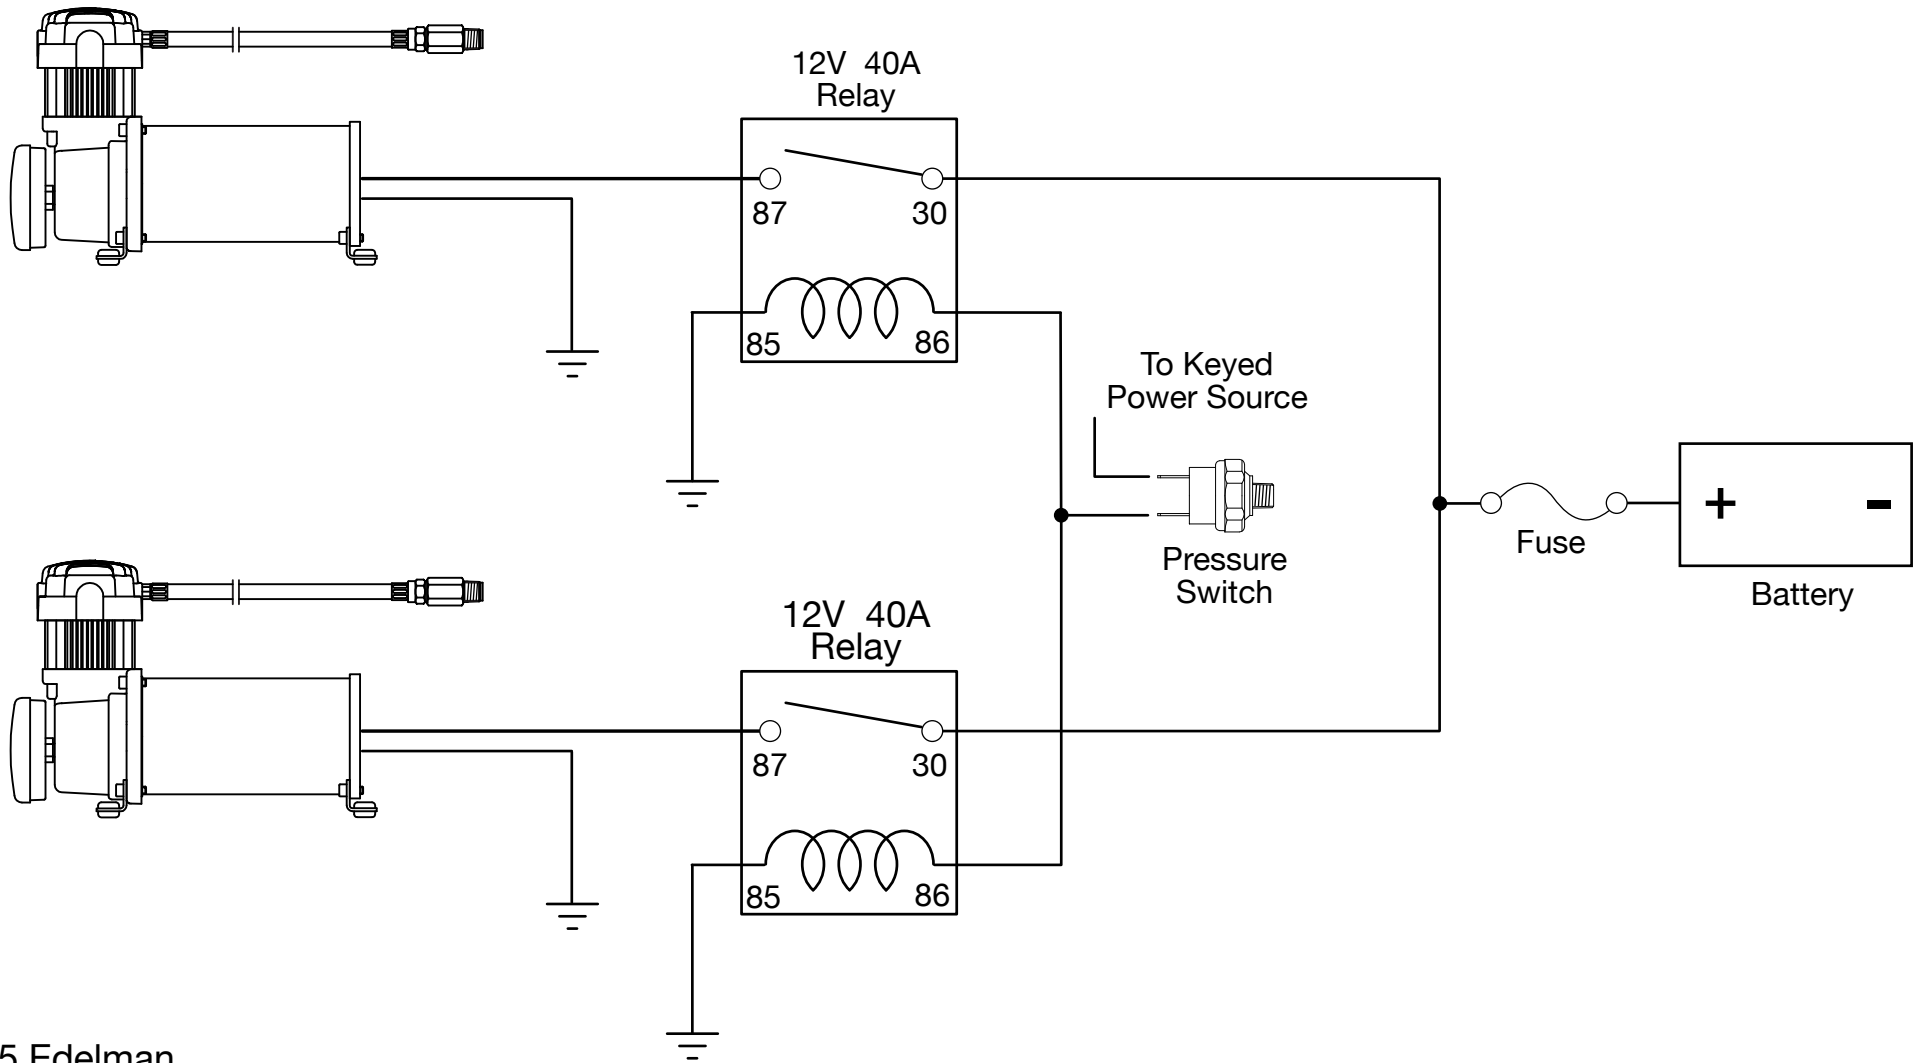

Your Vital Air Source

DUAL "C" MODEL COMPRESSOR WIRING DIAGRAM

15 Edelman
Irvine, CA 92618
949-585-0011
www.viaircorp.com