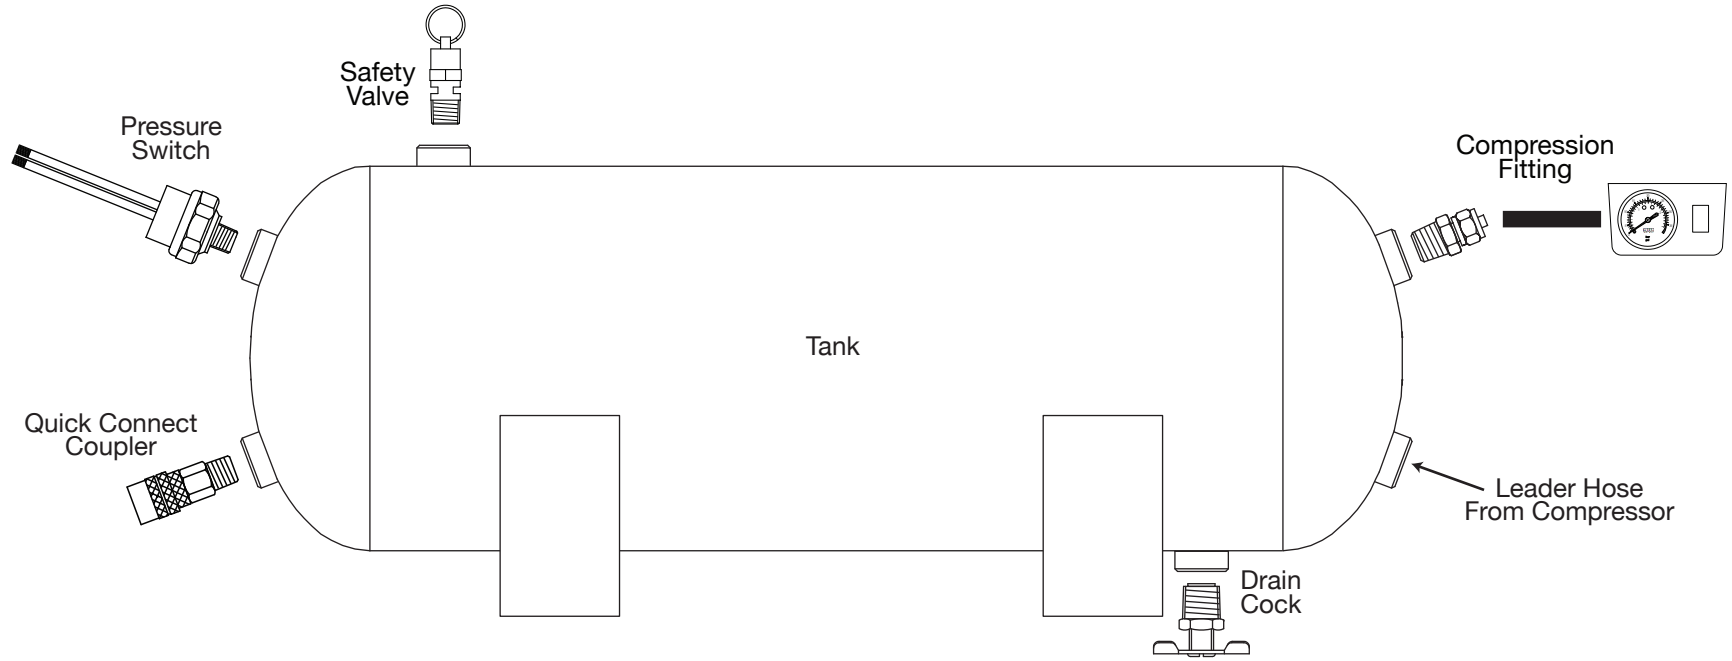

Your Vital Air Source

DUAL OBA PLUMBING DIAGRAM

Typical System Configuration, May Vary Depending on Installation

**Wiring Harness NOT included

15 Edelman
Irvine, CA 92618
949-585-0011
www.viaircorp.com