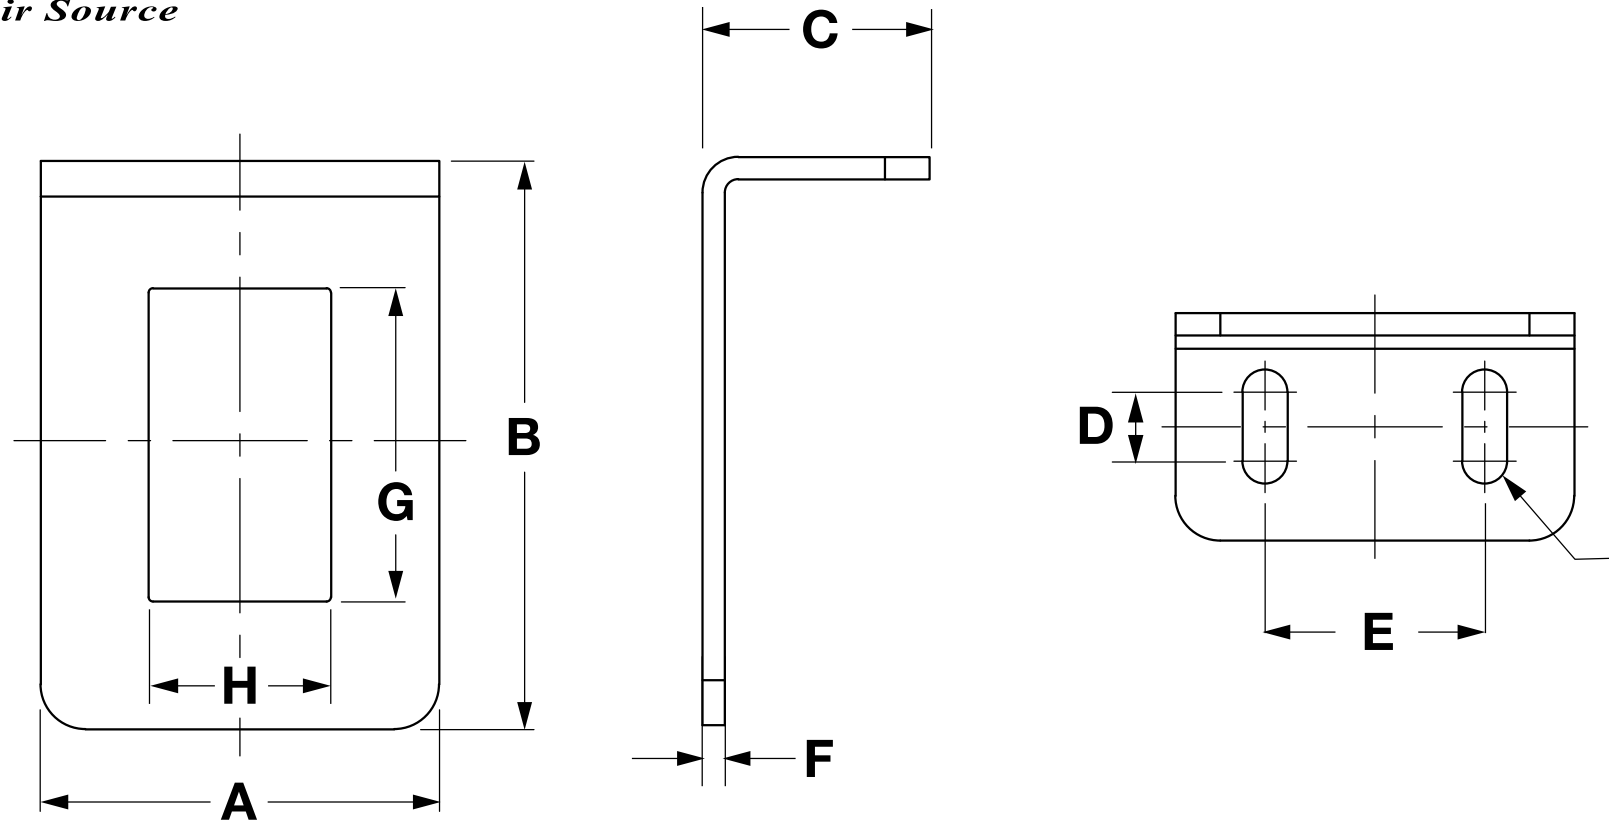

Your Vital Air Source

DIMENSIONS - MM

PART NUMBER	A	B	C	D	E	F	G	H
90130	44.50	63.50	25.40	7.70	24.50	2.50	35.00	20.40

* All measurements in millimeters, unless otherwise noted, +/- 1mm.

DIMENSIONS - IN

PART NUMBER	A	B	C	D	E	F	G	H
90130	1.75	2.50	1.00	0.30	0.96	0.10	1.38	0.80

* All measurements in inches, unless otherwise noted, +/- .039".