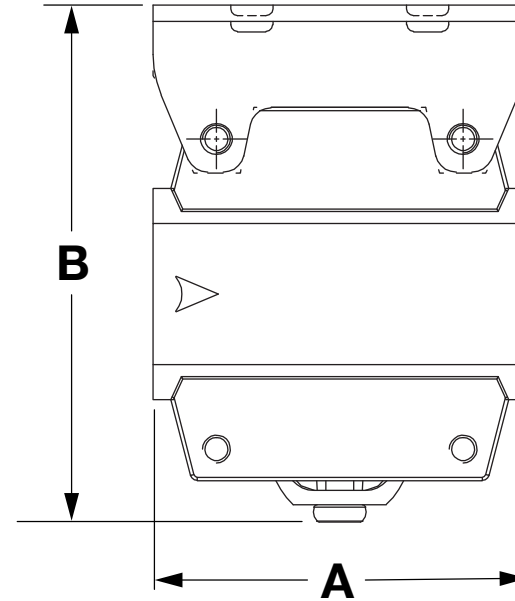

Manual Drain

PN: 90152-90156-90170

Automatic Drain

PN: 90154-90158-90171

DIMENSIONS - MM

PART NUMBER	A	B	C	D	E	F
90152-90154-90156-90158-90170-90171	53.00	67.50	192.00	1/4" NPT	3/8" NPT	1/2" NPT

* All measurements in millimeters, unless otherwise noted, +/- 1mm.

DIMENSIONS - IN

PART NUMBER	A	B	C	D	E	F
90152-90154-90156-90158-90170-90171	2.08	2.66	7.56	1/4" NPT	3/8" NPT	1/2" NPT

* All measurements in inches, unless otherwise noted, +/- .039".