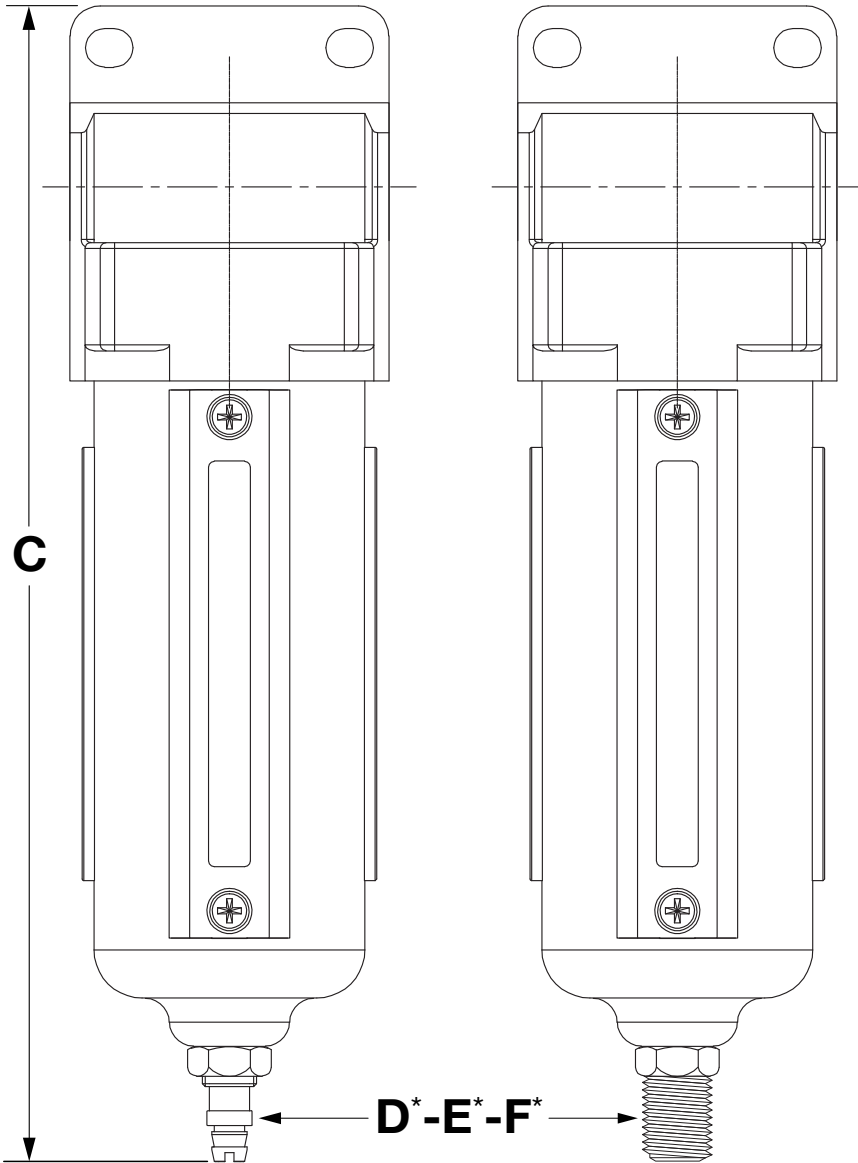

Manual Drain

PN: 90152-90156-90170

Automatic Drain

PN: 90154-90158-90171

DIMENSIONS - MM

PART NUMBER	A	B	C	D	E	F
90152-90154-90156-90158-90170-90171	53.00	67.50	192.00	1/4" NPT	3/8" NPT	1/2" NPT

* All measurements in millimeters, unless otherwise noted, +/- 1mm.

DIMENSIONS - IN

PART NUMBER	A	B	C	D	E	F
90152-90154-90156-90158-90170-90171	2.08	2.66	7.56	1/4" NPT	3/8" NPT	1/2" NPT

* All measurements in inches, unless otherwise noted, +/- .039".