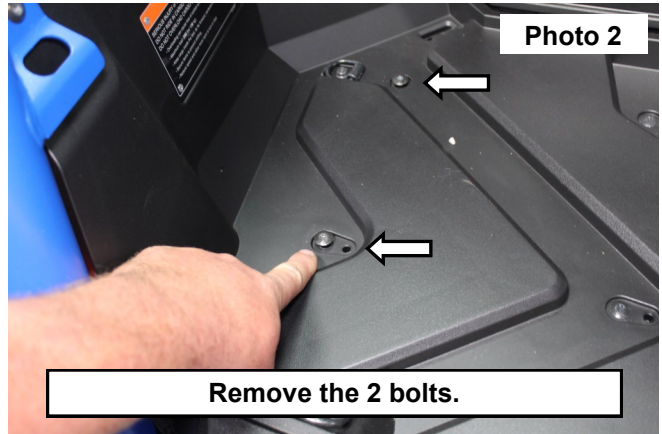

INSTALLATION INSTRUCTIONS

1. Removing the bolts in the bed floor. Ensure that the bed floor is clean of any dirt or foreign objects. **See Photo 1.**
2. Remove the (2) bolts from the bed floor on the drivers side using a 5mm Allen wrench. **See Photo 2.**

3. Remove the (2) bolts from the bed floor on the passengers side using a 5mm Allen wrench. **See Photo 3.**
4. Place the Cargo Box into the rear of the UTV. Then open the lid using the twist lock latches. **See Photo 4.**