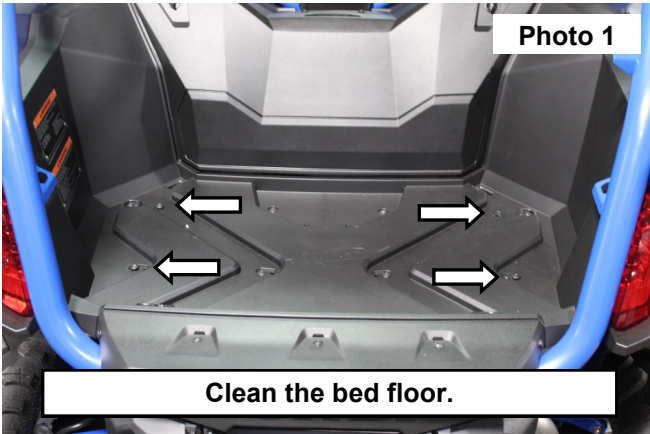

INSTALLATION INSTRUCTIONS

1. Removing the bolts in the bed floor. Ensure that the bed floor is clean of any dirt or foreign objects. **See Photo 1.**
2. Remove the (2) bolts from the bed floor on the drivers side using a 5mm Allen wrench. **See Photo 2.**

3. Remove the (2) bolts from the bed floor on the passengers side using a 5mm Allen wrench. **See Photo 3.**
4. Place the Cargo Box into the rear of the UTV. Then open the lid using the twist lock latches. **See Photo 4.**