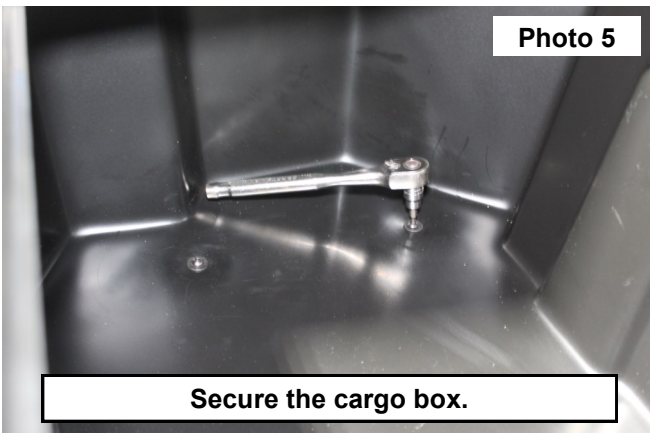

By purchasing any item sold by Rough Country, LLC, the buyer expressly warrants that he/she is in compliance with all applicable, State, and Local laws and regulations regarding the purchase, ownership, and use of the item. It shall be the buyers responsibility to comply with all Federal, State and Local laws governing the sales of any items listed, illustrated or sold. The buyer expressly agrees to indemnify and hold harmless Rough Country, LLC for all claims resulting directly or indirectly from the purchase, ownership, or use of the items.