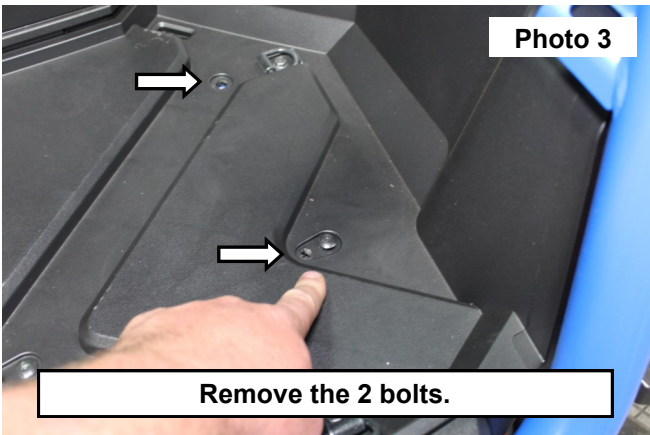

5. Align the (4) holes in the bottom of the cargo box with the bed floor holes. Secure the cargo box to the UTV using the supplied hardware in each mounting hole. Install (1) Flat washer and (1) Button head bolt and tighten using a 4mm Allen Wrench. **See Photos 5 and 6.**