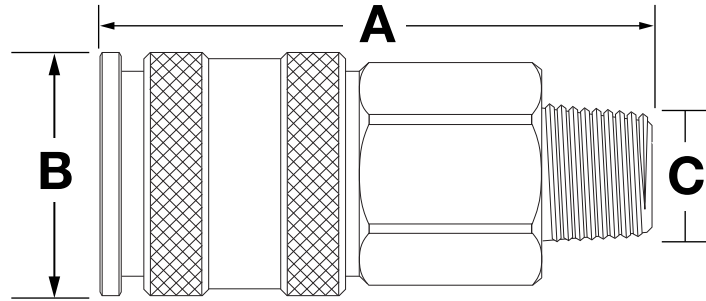

VMS Coupler

92965-92869 - 1/4" NPT (M) / 92966-92870 - 1/4" NPT (F)
92967-92871 - 3/8" NPT (M) / 92968-92872 - 3/8" NPT (F)

PN: 92865-92869

PN: 92867-92871

PN: 92866-92870

PN: 92868-92872

DIMENSIONS - MM			
PART NUMBER	A	B	C
92865-92869	55.00	25.00	1/4" NPT
92866-92870	52.20	25.00	1/4" NPT

* All measurements in millimeters, unless otherwise noted, +/- 1mm.

DIMENSIONS - IN			
PART NUMBER	A	B	C
92865-92869	2.17	0.98	1/4" NPT
92866-92870	2.06	0.98	1/4" NPT

* All measurements in inches, unless otherwise noted, +/- .039".

** All fittings are NPT, unless otherwise noted.

DIMENSIONS - MM			
PART NUMBER	A	B	C
92867-92871	55.00	25.00	3/8" NPT
92868-92872	52.20	25.00	3/8" NPT

* All measurements in millimeters, unless otherwise noted, +/- 1mm.

DIMENSIONS - IN			
PART NUMBER	A	B	C
92867-92871	2.17	0.98	3/8" NPT
92868-92872	2.06	0.98	3/8" NPT

* All measurements in inches, unless otherwise noted, +/- .039".

** All fittings are NPT, unless otherwise noted.