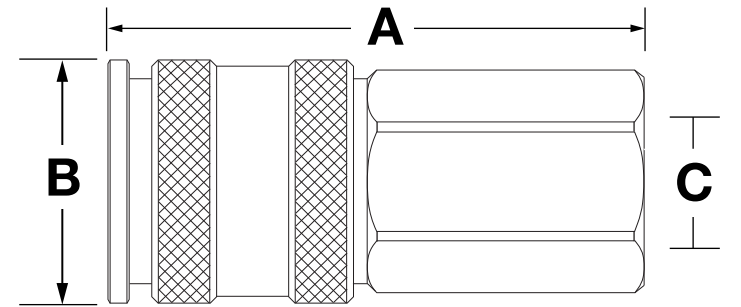

VMS Coupler

92965-92869 - 1/4" NPT (M) / 92966-92870 - 1/4" NPT (F)
92967-92871 - 3/8" NPT (M) / 92968-92872 - 3/8" NPT (F)

PN: 92865-92869

PN: 92867-92871

PN: 92866-92870

PN: 92868-92872

DIMENSIONS - MM			
PART NUMBER	A	B	C
92865-92869	55.00	25.00	1/4" NPT
92866-92870	52.20	25.00	1/4" NPT

* All measurements in millimeters, unless otherwise noted, +/- 1mm.

DIMENSIONS - IN			
PART NUMBER	A	B	C
92865-92869	2.17	0.98	1/4" NPT
92866-92870	2.06	0.98	1/4" NPT

* All measurements in inches, unless otherwise noted, +/- .039".

** All fittings are NPT, unless otherwise noted.

DIMENSIONS - MM			
PART NUMBER	A	B	C
92867-92871	55.00	25.00	3/8" NPT
92868-92872	52.20	25.00	3/8" NPT

* All measurements in millimeters, unless otherwise noted, +/- 1mm.

DIMENSIONS - IN			
PART NUMBER	A	B	C
92867-92871	2.17	0.98	3/8" NPT
92868-92872	2.06	0.98	3/8" NPT

* All measurements in inches, unless otherwise noted, +/- .039".

** All fittings are NPT, unless otherwise noted.