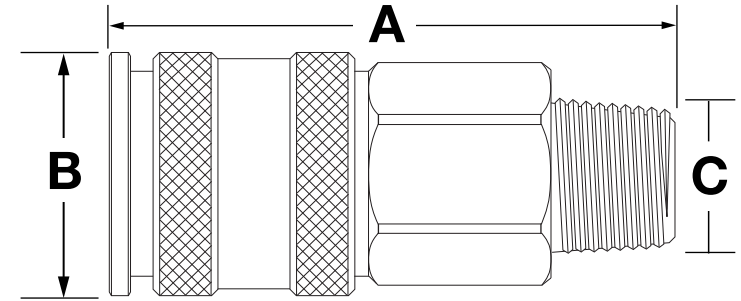

VMS Coupler

92965-92869 - 1/4" NPT (M) / 92966-92870 - 1/4" NPT (F)
92967-92871 - 3/8" NPT (M) / 92968-92872 - 3/8" NPT (F)

PN: 92865-92869

PN: 92867-92871

PN: 92866-92870

PN: 92868-92872

DIMENSIONS - MM			
PART NUMBER	A	B	C
92865-92869	55.00	25.00	1/4" NPT
92866-92870	52.20	25.00	1/4" NPT

* All measurements in millimeters, unless otherwise noted, +/- 1mm.

DIMENSIONS - IN			
PART NUMBER	A	B	C
92865-92869	2.17	0.98	1/4" NPT
92866-92870	2.06	0.98	1/4" NPT

* All measurements in inches, unless otherwise noted, +/- .039".

** All fittings are NPT, unless otherwise noted.

DIMENSIONS - MM			
PART NUMBER	A	B	C
92867-92871	55.00	25.00	3/8" NPT
92868-92872	52.20	25.00	3/8" NPT

* All measurements in millimeters, unless otherwise noted, +/- 1mm.

DIMENSIONS - IN			
PART NUMBER	A	B	C
92867-92871	2.17	0.98	3/8" NPT
92868-92872	2.06	0.98	3/8" NPT

* All measurements in inches, unless otherwise noted, +/- .039".

** All fittings are NPT, unless otherwise noted.