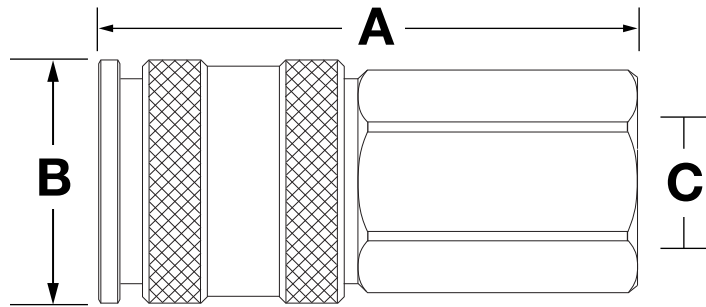

VMS Coupler

92965-92869 - 1/4" NPT (M) / 92966-92870 - 1/4" NPT (F)
92967-92871 - 3/8" NPT (M) / 92968-92872 - 3/8" NPT (F)

PN: 92865-92869

PN: 92867-92871

PN: 92866-92870

PN: 92868-92872

DIMENSIONS - MM			
PART NUMBER	A	B	C
92865-92869	55.00	25.00	1/4" NPT
92866-92870	52.20	25.00	1/4" NPT

* All measurements in millimeters, unless otherwise noted, +/- 1mm.

DIMENSIONS - IN			
PART NUMBER	A	B	C
92865-92869	2.17	0.98	1/4" NPT
92866-92870	2.06	0.98	1/4" NPT

* All measurements in inches, unless otherwise noted, +/- .039".

** All fittings are NPT, unless otherwise noted.

DIMENSIONS - MM			
PART NUMBER	A	B	C
92867-92871	55.00	25.00	3/8" NPT
92868-92872	52.20	25.00	3/8" NPT

* All measurements in millimeters, unless otherwise noted, +/- 1mm.

DIMENSIONS - IN			
PART NUMBER	A	B	C
92867-92871	2.17	0.98	3/8" NPT
92868-92872	2.06	0.98	3/8" NPT

* All measurements in inches, unless otherwise noted, +/- .039".

** All fittings are NPT, unless otherwise noted.