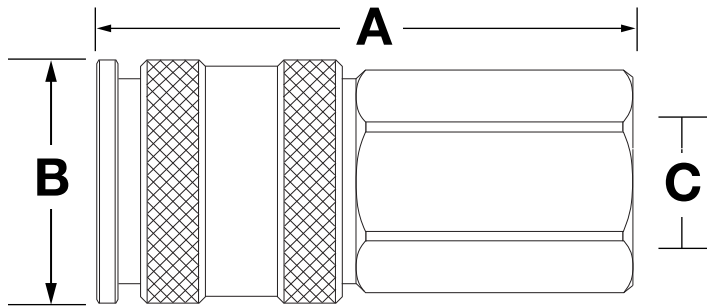

VMS High Flow Coupler

92973-92877 - 1/4" NPT (M) / 92974-92878 - 1/4" NPT (F)
92975-92879 - 3/8" NPT (M) / 92976-92880 - 3/8" NPT (F)

PN: 92873-92877

PN: 92875-92879

PN: 92874-92878

PN: 92876-92880

DIMENSIONS - MM			
PART NUMBER	A	B	C
92873-92877	55.00	25.00	1/4" NPT
92874-92878	52.20	25.00	1/4" NPT

* All measurements in millimeters, unless otherwise noted, +/- 1mm.

DIMENSIONS - IN			
PART NUMBER	A	B	C
92873-92877	2.17	0.98	1/4" NPT
92874-92878	2.06	0.98	1/4" NPT

* All measurements in inches, unless otherwise noted, +/- .039".

** All fittings are NPT, unless otherwise noted.

DIMENSIONS - MM			
PART NUMBER	A	B	C
92875-92879	55.00	25.00	3/8" NPT
92876-92880	52.20	25.00	3/8" NPT

* All measurements in millimeters, unless otherwise noted, +/- 1mm.

DIMENSIONS - IN			
PART NUMBER	A	B	C
92875-92879	2.17	0.98	3/8" NPT
92876-92880	2.06	0.98	3/8" NPT

* All measurements in inches, unless otherwise noted, +/- .039".

** All fittings are NPT, unless otherwise noted.