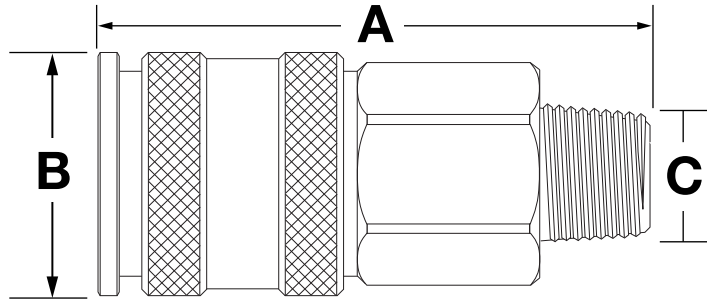

VMS High Flow Coupler

92973-92877 - 1/4" NPT (M) / 92974-92878 - 1/4" NPT (F)
92975-92879 - 3/8" NPT (M) / 92976-92880 - 3/8" NPT (F)

PN: 92873-92877

PN: 92875-92879

PN: 92874-92878

PN: 92876-92880

DIMENSIONS - MM			
PART NUMBER	A	B	C
92873-92877	55.00	25.00	1/4" NPT
92874-92878	52.20	25.00	1/4" NPT

* All measurements in millimeters, unless otherwise noted, +/- 1mm.

DIMENSIONS - IN			
PART NUMBER	A	B	C
92873-92877	2.17	0.98	1/4" NPT
92874-92878	2.06	0.98	1/4" NPT

* All measurements in inches, unless otherwise noted, +/- .039".

** All fittings are NPT, unless otherwise noted.

DIMENSIONS - MM			
PART NUMBER	A	B	C
92875-92879	55.00	25.00	3/8" NPT
92876-92880	52.20	25.00	3/8" NPT

* All measurements in millimeters, unless otherwise noted, +/- 1mm.

DIMENSIONS - IN			
PART NUMBER	A	B	C
92875-92879	2.17	0.98	3/8" NPT
92876-92880	2.06	0.98	3/8" NPT

* All measurements in inches, unless otherwise noted, +/- .039".

** All fittings are NPT, unless otherwise noted.