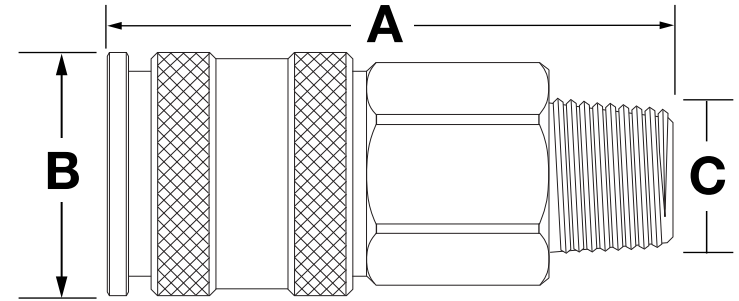

VMS High Flow Coupler

92973-92877 - 1/4" NPT (M) / 92974-92878 - 1/4" NPT (F)
92975-92879 - 3/8" NPT (M) / 92976-92880 - 3/8" NPT (F)

PN: 92873-92877

PN: 92875-92879

PN: 92874-92878

PN: 92876-92880

DIMENSIONS - MM			
PART NUMBER	A	B	C
92873-92877	55.00	25.00	1/4" NPT
92874-92878	52.20	25.00	1/4" NPT

* All measurements in millimeters, unless otherwise noted, +/- 1mm.

DIMENSIONS - IN			
PART NUMBER	A	B	C
92873-92877	2.17	0.98	1/4" NPT
92874-92878	2.06	0.98	1/4" NPT

* All measurements in inches, unless otherwise noted, +/- .039".

** All fittings are NPT, unless otherwise noted.

DIMENSIONS - MM			
PART NUMBER	A	B	C
92875-92879	55.00	25.00	3/8" NPT
92876-92880	52.20	25.00	3/8" NPT

* All measurements in millimeters, unless otherwise noted, +/- 1mm.

DIMENSIONS - IN			
PART NUMBER	A	B	C
92875-92879	2.17	0.98	3/8" NPT
92876-92880	2.06	0.98	3/8" NPT

* All measurements in inches, unless otherwise noted, +/- .039".

** All fittings are NPT, unless otherwise noted.