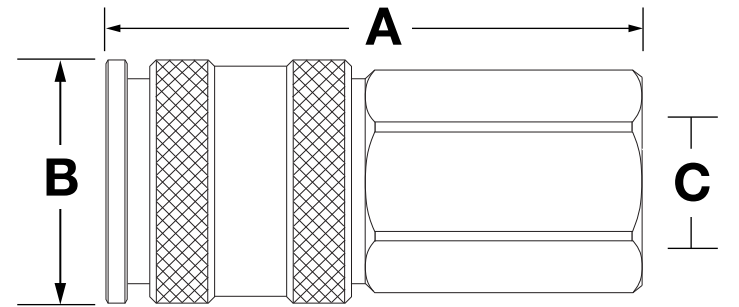

VMS High Flow Coupler

92973-92877 - 1/4" NPT (M) / 92974-92878 - 1/4" NPT (F)
92975-92879 - 3/8" NPT (M) / 92976-92880 - 3/8" NPT (F)

PN: 92873-92877

PN: 92875-92879

PN: 92874-92878

PN: 92876-92880

DIMENSIONS - MM			
PART NUMBER	A	B	C
92873-92877	55.00	25.00	1/4" NPT
92874-92878	52.20	25.00	1/4" NPT

* All measurements in millimeters, unless otherwise noted, +/- 1mm.

DIMENSIONS - IN			
PART NUMBER	A	B	C
92873-92877	2.17	0.98	1/4" NPT
92874-92878	2.06	0.98	1/4" NPT

* All measurements in inches, unless otherwise noted, +/- .039".

** All fittings are NPT, unless otherwise noted.

DIMENSIONS - MM			
PART NUMBER	A	B	C
92875-92879	55.00	25.00	3/8" NPT
92876-92880	52.20	25.00	3/8" NPT

* All measurements in millimeters, unless otherwise noted, +/- 1mm.

DIMENSIONS - IN			
PART NUMBER	A	B	C
92875-92879	2.17	0.98	3/8" NPT
92876-92880	2.06	0.98	3/8" NPT

* All measurements in inches, unless otherwise noted, +/- .039".

** All fittings are NPT, unless otherwise noted.