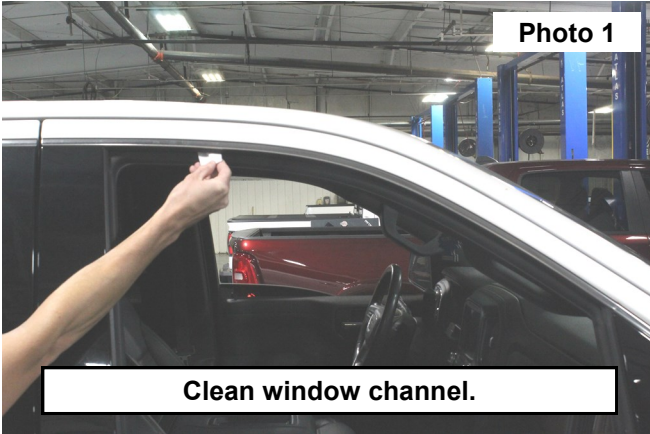

INSTALLATION INSTRUCTIONS

1. Roll the windows of the vehicle down. **NOTE:** Installation will be shown on front passenger side.
2. Use supplied alcohol pad to clean the window channel. **See Photo 1 and Photo 2.**

3. Remove about 2" of the red adhesive backer on the front passenger deflector on both ends. **See Photo 3.**
4. Position the deflector in desired location inside the window channel leaving the free ends of the red adhesive backer hang. **See Photo 4.**