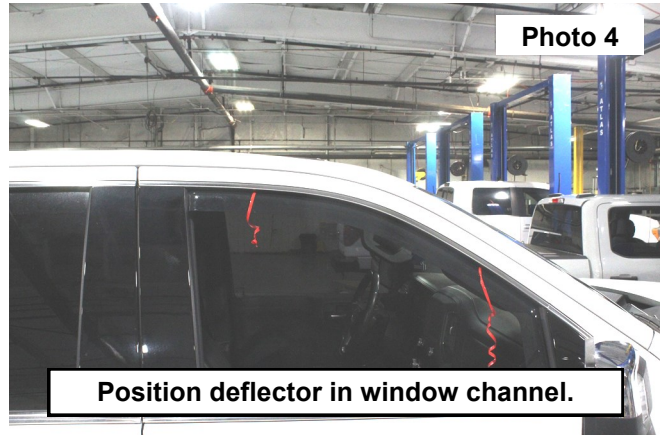

5. Pull the free ends loose to fully expose the adhesive of the deflector. Manually apply pressure to the visor to make sure it is seated properly.
6. Slowly raise the front passenger window and adjust the deflector or door glass as needed to fully raise the window. **NOTE:** It may be necessary to use your hands, while raising the window, to assist the initial position of the deflectors.
7. **LEAVE WINDOWS ROLLED UP FOR 72 HOURS TO ENSURE PROPER ADHESION.**

By purchasing any item sold by Rough Country, LLC, the buyer expressly warrants that he/she is in compliance with all applicable, State, and Local laws and regulations regarding the purchase, ownership, and use of the item. It shall be the buyers responsibility to comply with all Federal, State and Local laws governing the sales of any items listed, illustrated or sold. The buyer expressly agrees to indemnify and hold harmless Rough Country, LLC for all claims resulting directly or indirectly from the purchase, ownership, or use of the items.