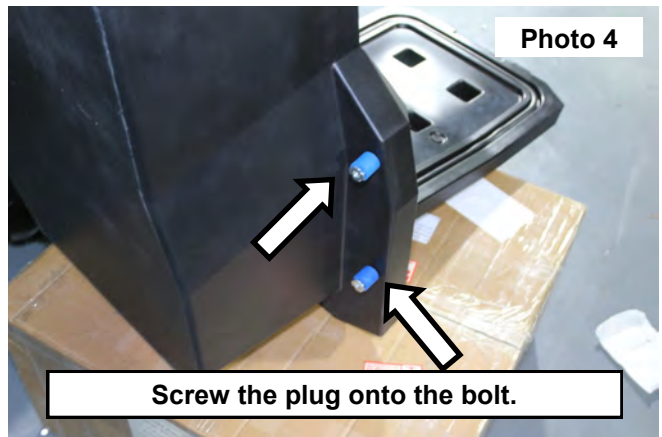

Periodically check all hardware for tightness.

KIT CONTENTS:
Cargo Box x1
Bolt and Plug x5

Torque Specs:

Size	Grade 5	Grade 8	Size	Class 8.8	Class 10.9
5/16"	15 ft/lbs	20ft/lbs	6MM	5ft/lbs	9ft/lbs
3/8"	30 ft/lbs	35ft/lbs	8MM	18ft/lbs	23ft/lbs
7/16"	45 ft/lbs	60ft/lbs	10MM	32ft/lbs	45ft/lbs
1/2"	65 ft/lbs	90ft/lbs	12MM	55ft/lbs	75ft/lbs
9/16"	95 ft/lbs	130ft/lbs	14MM	85ft/lbs	120ft/lbs
5/8"	135ft/lbs	175ft/lbs	16MM	130ft/lbs	165ft/lbs
3/4"	185ft/lbs	280ft/lbs	18MM	170ft/lbs	240ft/lbs

INSTALLATION INSTRUCTONS

1. Clean the bed surface of the UTV. **NOTE:** Mounting locations shown. **See Photo 1.**
2. Unscrew the bolt from the plug. **See Photo 2.**

3. Install the bolts into the inside of the cargo box. **See Photo 3.**
4. Screw the plug onto the bolt on the bottom of the cargo box. **See Photo 4.**