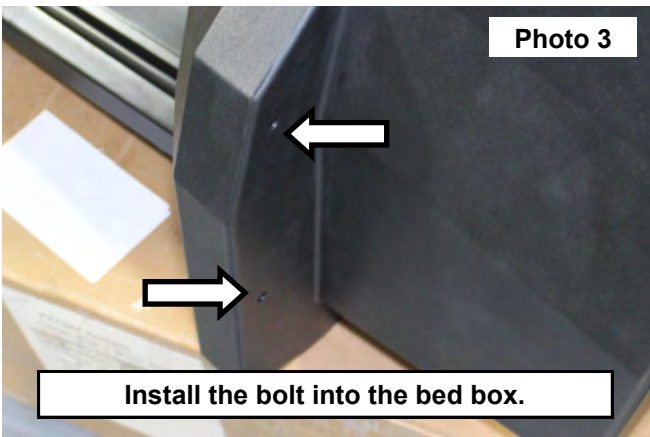

Periodically check all hardware for tightness.

KIT CONTENTS:
Cargo Box x1
Bolt and Plug x5

Torque Specs:

Size	Grade 5	Grade 8	Size	Class 8.8	Class 10.9
5/16"	15 ft/lbs	20ft/lbs	6MM	5ft/lbs	9ft/lbs
3/8"	30 ft/lbs	35ft/lbs	8MM	18ft/lbs	23ft/lbs
7/16"	45 ft/lbs	60ft/lbs	10MM	32ft/lbs	45ft/lbs
1/2"	65 ft/lbs	90ft/lbs	12MM	55ft/lbs	75ft/lbs
9/16"	95 ft/lbs	130ft/lbs	14MM	85ft/lbs	120ft/lbs
5/8"	135ft/lbs	175ft/lbs	16MM	130ft/lbs	165ft/lbs
3/4"	185ft/lbs	280ft/lbs	18MM	170ft/lbs	240ft/lbs

INSTALLATION INSTRUCTONS

1. Clean the bed surface of the UTV. **NOTE:** Mounting locations shown. **See Photo 1.**
2. Unscrew the bolt from the plug. **See Photo 2.**

3. Install the bolts into the inside of the cargo box. **See Photo 3.**
4. Screw the plug onto the bolt on the bottom of the cargo box. **See Photo 4.**

5. Place the assembled cargo box into the bed of the RZR. Line the four plugs with the four mounting holes shown in **Photo 1**. Press the cargo box down until it is fully seated. **See Photo 5.**
6. Lift the lid on the cargo box and reach in to tighten the eye bolts. **See Photo 6.**