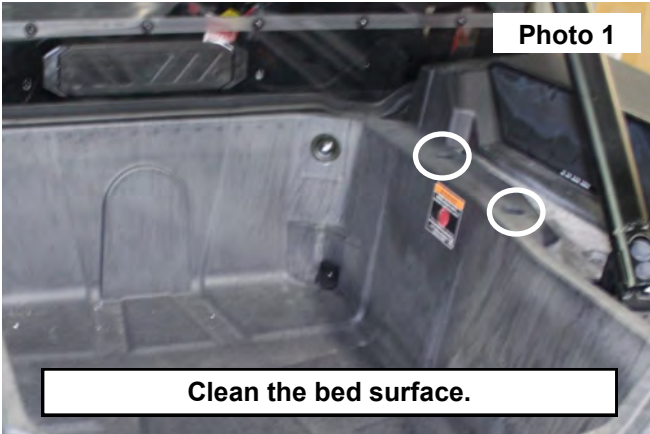

Periodically check all hardware for tightness.

KIT CONTENTS:
Cargo Box x1
Bolt and Plug x5

Torque Specs:

Size	Grade 5	Grade 8	Size	Class 8.8	Class 10.9
5/16"	15 ft/lbs	20ft/lbs	6MM	5ft/lbs	9ft/lbs
3/8"	30 ft/lbs	35ft/lbs	8MM	18ft/lbs	23ft/lbs
7/16"	45 ft/lbs	60ft/lbs	10MM	32ft/lbs	45ft/lbs
1/2"	65 ft/lbs	90ft/lbs	12MM	55ft/lbs	75ft/lbs
9/16"	95 ft/lbs	130ft/lbs	14MM	85ft/lbs	120ft/lbs
5/8"	135ft/lbs	175ft/lbs	16MM	130ft/lbs	165ft/lbs
3/4"	185ft/lbs	280ft/lbs	18MM	170ft/lbs	240ft/lbs

INSTALLATION INSTRUCTONS

1. Clean the bed surface of the UTV. **NOTE:** Mounting locations shown. **See Photo 1.**
2. Unscrew the bolt from the plug. **See Photo 2.**

3. Install the bolts into the inside of the cargo box. **See Photo 3.**
4. Screw the plug onto the bolt on the bottom of the cargo box. **See Photo 4.**

5. Place the assembled cargo box into the bed of the RZR. Line the four plugs with the four mounting holes shown in **Photo 1**. Press the cargo box down until it is fully seated. **See Photo 5.**
6. Lift the lid on the cargo box and reach in to tighten the eye bolts. **See Photo 6.**