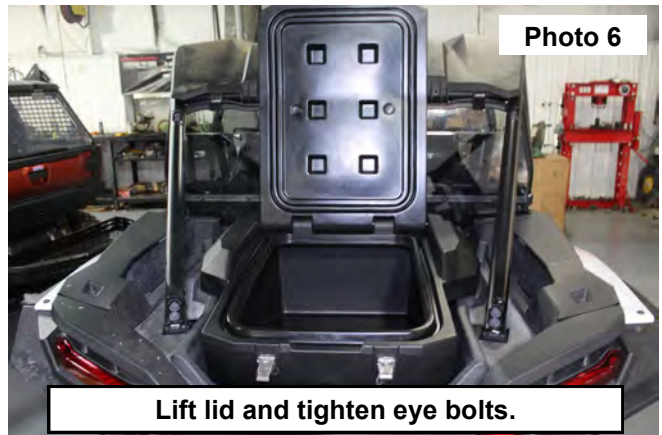

Periodically check all hardware for tightness.

KIT CONTENTS:
Cargo Box x1
Bolt and Plug x5

Torque Specs:

Size	Grade 5	Grade 8	Size	Class 8.8	Class 10.9
5/16"	15 ft/lbs	20ft/lbs	6MM	5ft/lbs	9ft/lbs
3/8"	30 ft/lbs	35ft/lbs	8MM	18ft/lbs	23ft/lbs
7/16"	45 ft/lbs	60ft/lbs	10MM	32ft/lbs	45ft/lbs
1/2"	65 ft/lbs	90ft/lbs	12MM	55ft/lbs	75ft/lbs
9/16"	95 ft/lbs	130ft/lbs	14MM	85ft/lbs	120ft/lbs
5/8"	135ft/lbs	175ft/lbs	16MM	130ft/lbs	165ft/lbs
3/4"	185ft/lbs	280ft/lbs	18MM	170ft/lbs	240ft/lbs

INSTALLATION INSTRUCTONS

1. Clean the bed surface of the UTV. **NOTE:** Mounting locations shown. **See Photo 1.**
2. Unscrew the bolt from the plug. **See Photo 2.**

3. Install the bolts into the inside of the cargo box. **See Photo 3.**
4. Screw the plug onto the bolt on the bottom of the cargo box. **See Photo 4.**

5. Place the assembled cargo box into the bed of the RZR. Line the four plugs with the four mounting holes shown in **Photo 1**. Press the cargo box down until it is fully seated. **See Photo 5.**
6. Lift the lid on the cargo box and reach in to tighten the eye bolts. **See Photo 6.**