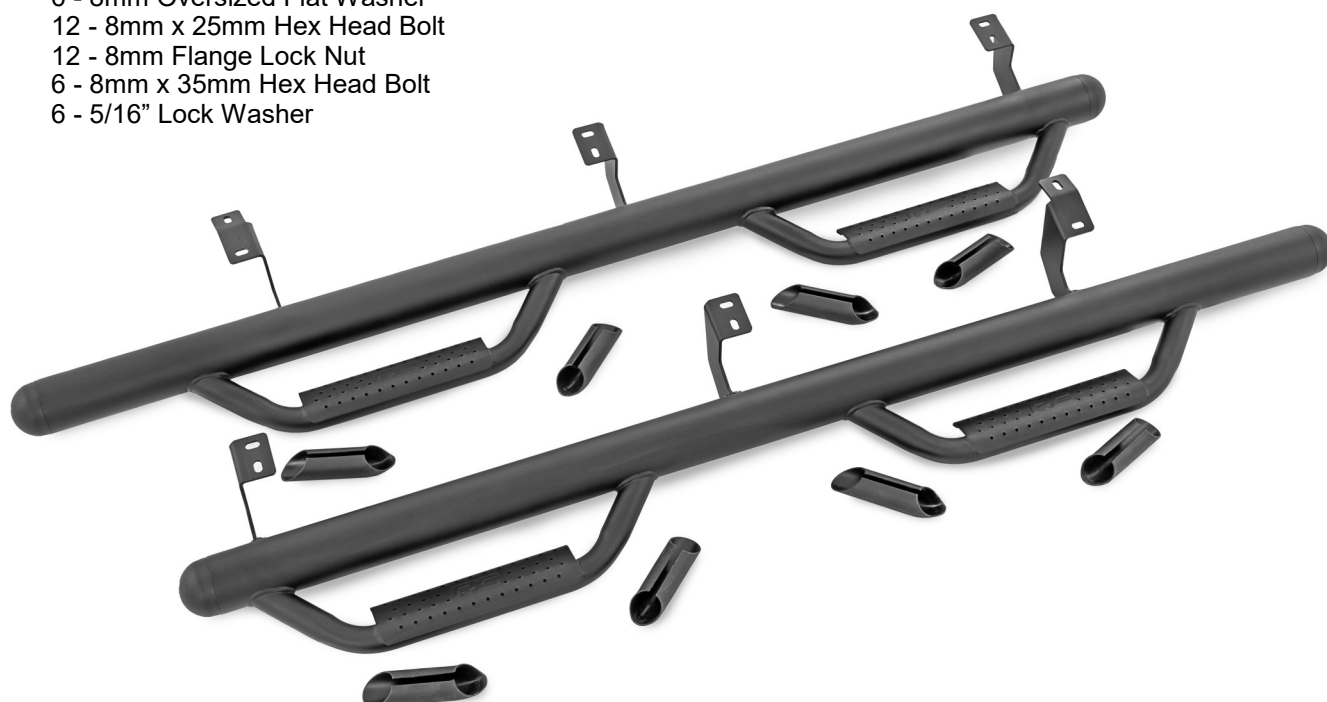

ROUGH COUNTRY

SUSPENSION SYSTEMS®

TOYOTA 2010-23 4RUNNER NERF STEP

Thank you for choosing Rough Country for all your suspension needs.

Rough Country recommends a certified technician install this system. In addition to these instructions, professional knowledge of disassemble/reassembly procedures as well as post installation checks must be known. Attempts to install this system without this knowledge and expertise may jeopardize the integrity and/or operating safety of the vehicle.

Please read instructions before beginning installation. Check the kit hardware against the parts list on the last page. Be sure you have all needed parts and know where they go. Also please review tools needed list and make sure you have needed tools.

Kit Contents:

- 1 - Driver Step
- 1 - Passenger Step
- 1 - Front Driver Bracket
- 2 - Middle/Rear Driver Bracket
- 1 - Front Passenger Bracket
- 2 - Middle/Rear Passenger Bracket
- RCT2480CCBAG1
  - 12 - 8mm x 20mm Hex Head Bolt
  - 12 - 8mm Flat Washer
  - 12 - 8mm Serrated Flange Nut
- 90760BAG1 (IF FACTORY HARDWARE IS MISSING)
  - 6 - 8mm Oversized Flat Washer
  - 12 - 8mm x 25mm Hex Head Bolt
  - 12 - 8mm Flange Lock Nut
  - 6 - 8mm x 35mm Hex Head Bolt
  - 6 - 5/16" Lock Washer

Tools Needed:

- Ratchet
- 12mm Socket
- 13mm Socket
- Torque Wrench