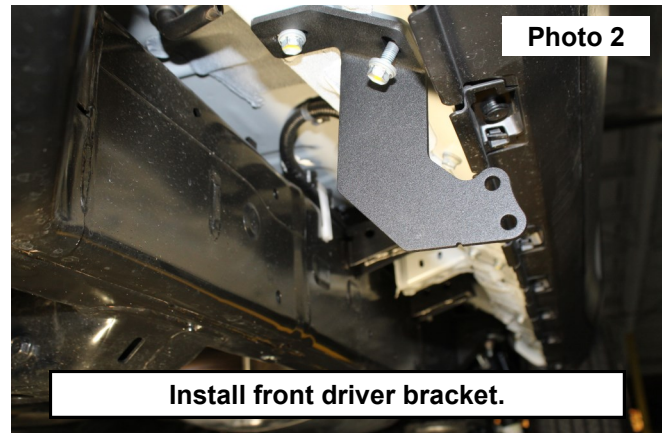

Kit Contents:

- 1 - Driver Step
- 1 - Passenger Step
- 1 - Front Driver Bracket
- 2 - Middle/Rear Driver Bracket
- 1 - Front Passenger Bracket
- 2 - Middle/Rear Passenger Bracket
- RCT2480CCBAG1
 - 12 - 8mm x 20mm Hex Head Bolt
 - 12 - 8mm Flat Washer
 - 12 - 8mm Serrated Flange Nut
- 90760BAG1 (IF FACTORY HARDWARE IS MISSING)
 - 6 - 8mm Oversized Flat Washer
 - 12 - 8mm x 25mm Hex Head Bolt
 - 12 - 8mm Flange Lock Nut
 - 6 - 8mm x 35mm Hex Head Bolt
 - 6 - 5/16" Lock Washer

Tools Needed:

- Ratchet
- 12mm Socket
- 13mm Socket
- Torque Wrench

1. Locate the factory mounting holes. Remove the factory bolts using a 12mm socket. Retain hardware for reuse. **NOTE:** Front driver mounting location shown. **See Photo 1.**
2. Install the front driver bracket using the factory bolts with a 12mm socket. **NOTE:** Driver bracket has one notch. **See Photo 2.**