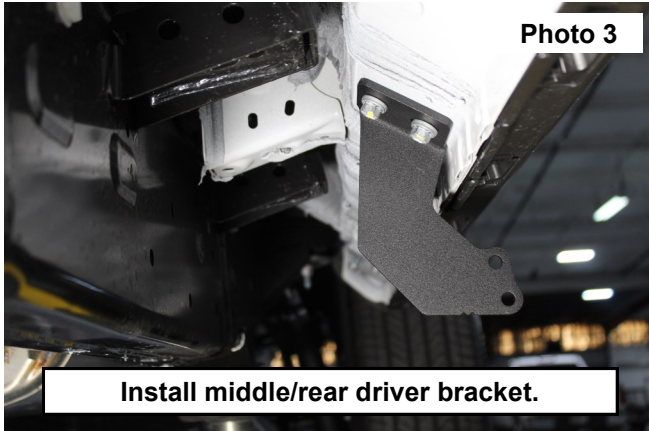

ROUGH COUNTRY

SUSPENSION SYSTEMS®

TOYOTA 2010-23 4RUNNER NERF STEP

Thank you for choosing Rough Country for all your suspension needs.

Rough Country recommends a certified technician install this system. In addition to these instructions, professional knowledge of disassemble/reassembly procedures as well as post installation checks must be known. Attempts to install this system without this knowledge and expertise may jeopardize the integrity and/or operating safety of the vehicle.

Tools Needed:

- Ratchet
- 12mm Socket
- 13mm Socket
- Torque Wrench

1. Locate the factory mounting holes. Remove the factory bolts using a 12mm socket. Retain hardware for reuse. **NOTE:** Front driver mounting location shown. **See Photo 1.**
2. Install the front driver bracket using the factory bolts with a 12mm socket. **NOTE:** Driver bracket has one notch. **See Photo 2.**

3. Repeat for the middle and rear mounting brackets. **NOTE:** Middle/rear brackets have two notches. **See Photo 3.**
4. With assistance, lift the step tube to the mounting brackets and secure the tube to the brackets using the supplied 8mm hardware from RCT2480CCBAG1. **See Photo 4.**